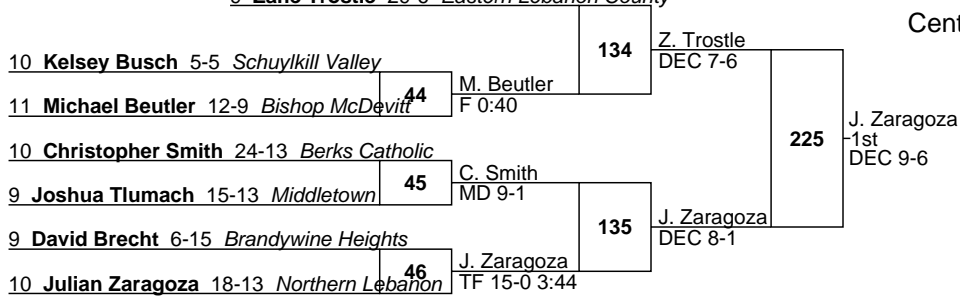

Place	Team	Points	1	2	3	4	5	6	7	8
1	Bishop McDevitt	219.50	5	1	2		1	1		
2	Berks Catholic	217.00	1	6	1	2		1		1
3	Northern Lebanon	214.00	3	2	2	3		1	1	
4	Camp Hill	142.50	2	2		1	1		1	3
5	Brandywine Heights	114.00	1		2	1	1	1	3	
6	Eastern Lebanon County	99.00		1			5		1	1
7	Lancaster Catholic	91.00			2	1	2	1		
8	Columbia	86.00	1		1	2		1		
9	Annville Cleona	58.50				2	1		2	1
10	Schuylkill Valley	56.00			2			2		1
11	Hamburg	55.00		1	1			1		1
12	Wyomissing	51.00				1		1	2	1
13	Middletown	50.00					1	1	1	3
14	Pequea Valley	22.00					1		1	
15	Tulpehocken	13.00						1	1	
16	Kutztown	9.00						1		

9 **Zane Trostle** 29-6 *Eastern Lebanon County*

2022 PIAA AA D3 S2
 Central Dauphin East
 113

12 **Ethan Missimer** 20-12 *Annville Cleona*

9 **Seth Karpulk** 9-9 *Tulpehocken*

9 **Daniel Brady** 16-9 *Hamburg*