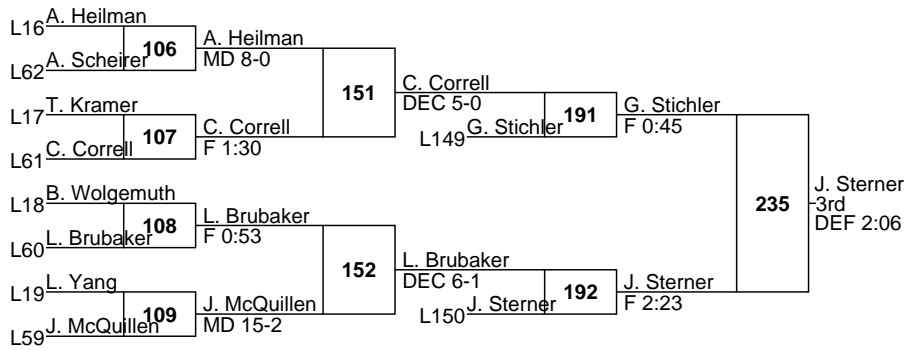

142

54

143

144

231

229

11 Andrew Christie 30-3 Bishop McDevitt

9 Aaron Baransky 5-12 Tulpehocken