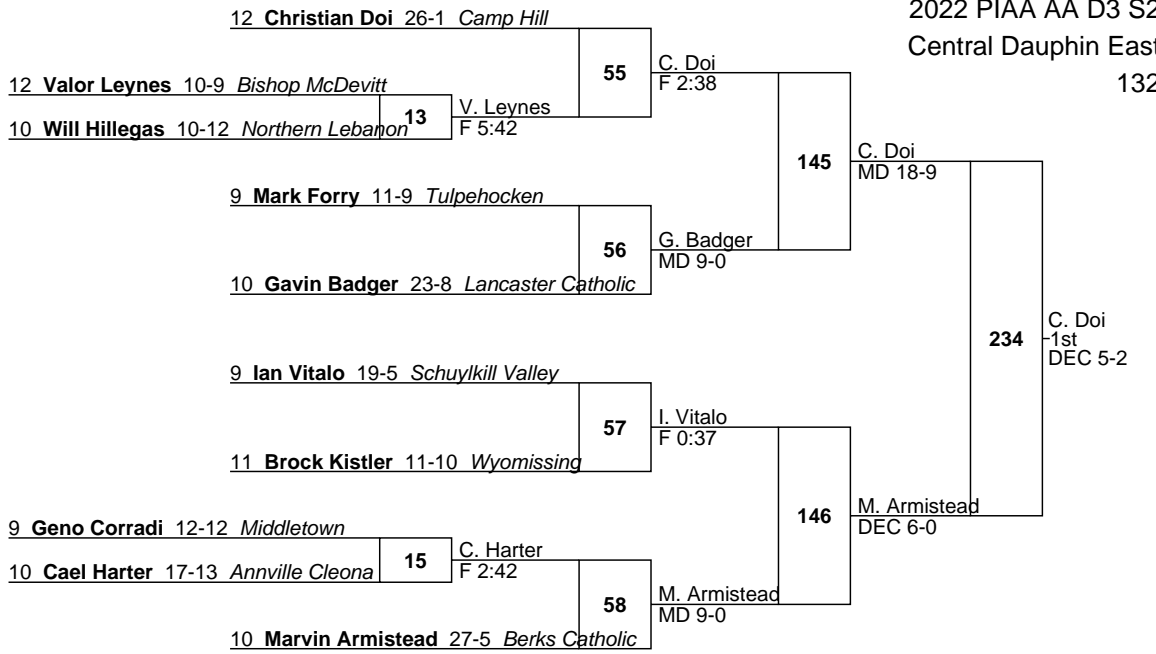

142

54

143

144

231

229

11 Andrew Christie 30-3 Bishop McDevitt

9 Aaron Baransky 5-12 Tulpehocken