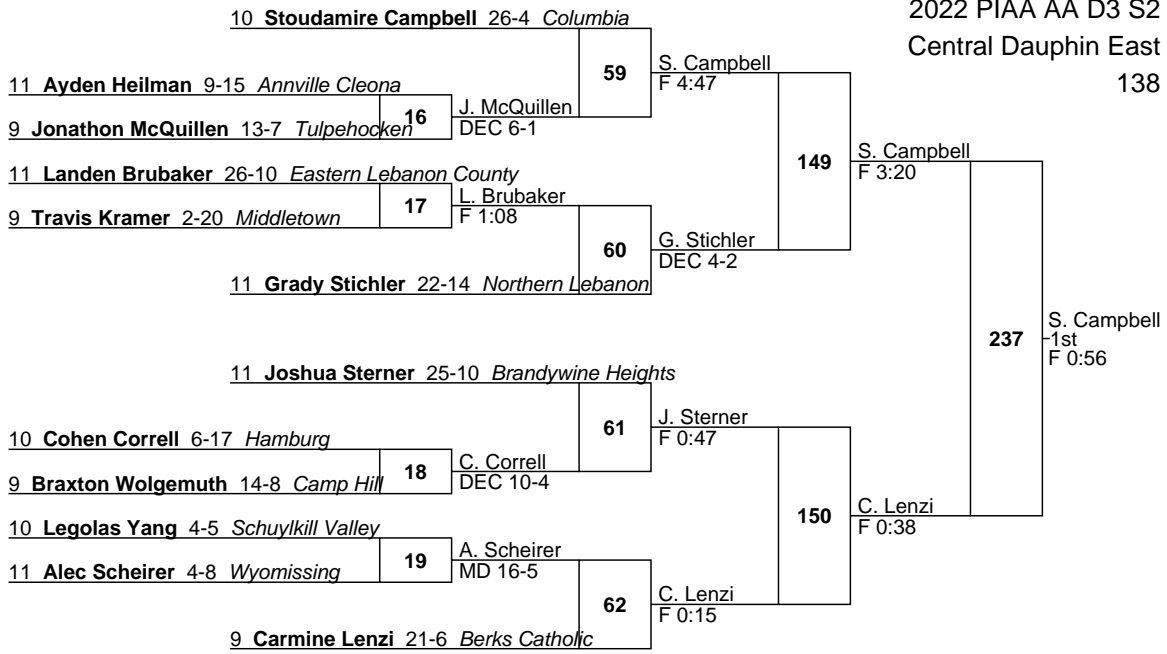

142

54

143

144

231

229

11 Andrew Christie 30-3 Bishop McDevitt

9 Aaron Baransky 5-12 Tulpehocken