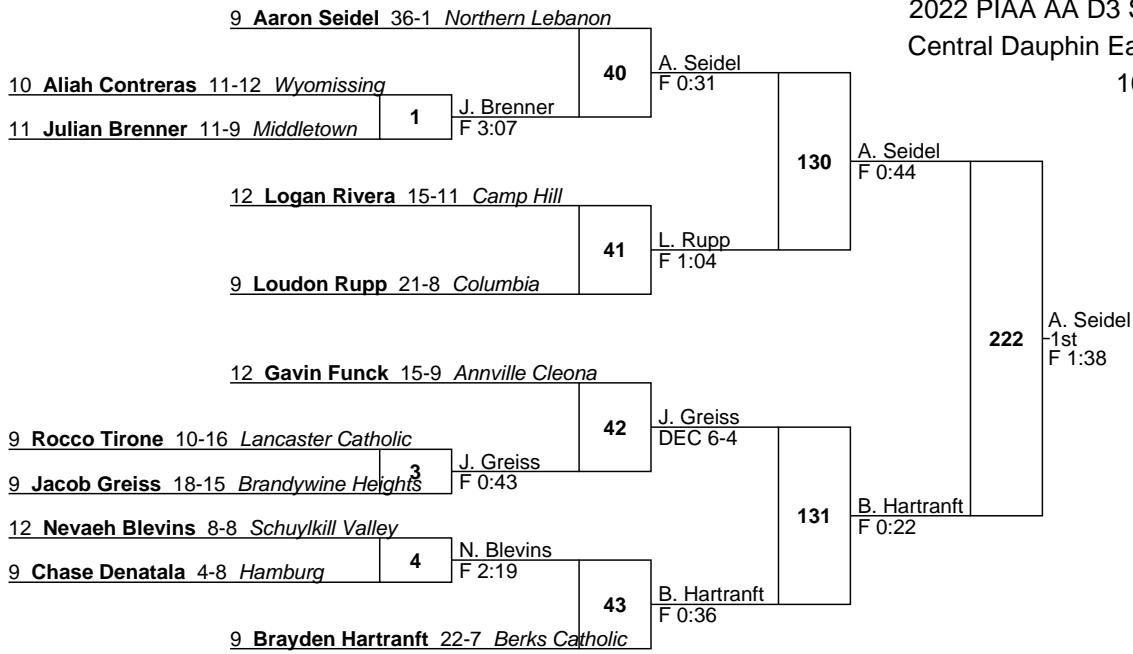

Place	Team	Points	1	2	3	4	5	6	7	8
1	Bishop McDevitt	219.50	5	1	2		1	1		
2	Berks Catholic	217.00	1	6	1	2		1		1
3	Northern Lebanon	214.00	3	2	2	3		1	1	
4	Camp Hill	142.50	2	2		1	1		1	3
5	Brandywine Heights	114.00	1		2	1	1	1	3	
6	Eastern Lebanon County	99.00		1			5		1	1
7	Lancaster Catholic	91.00			2	1	2	1		
8	Columbia	86.00	1		1	2		1		
9	Annville Cleona	58.50				2	1		2	1
10	Schuylkill Valley	56.00			2			2		1
11	Hamburg	55.00		1	1			1		1
12	Wyomissing	51.00				1		1	2	1
13	Middletown	50.00					1	1	1	3
14	Pequea Valley	22.00					1		1	
15	Tulpehocken	13.00						1	1	
16	Kutztown	9.00						1		