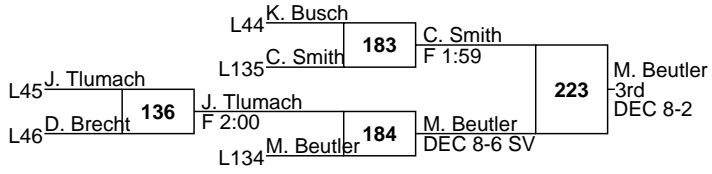

9 **Zane Trostle** 29-6 *Eastern Lebanon County*

2022 PIAA AA D3 S2
Central Dauphin East
113