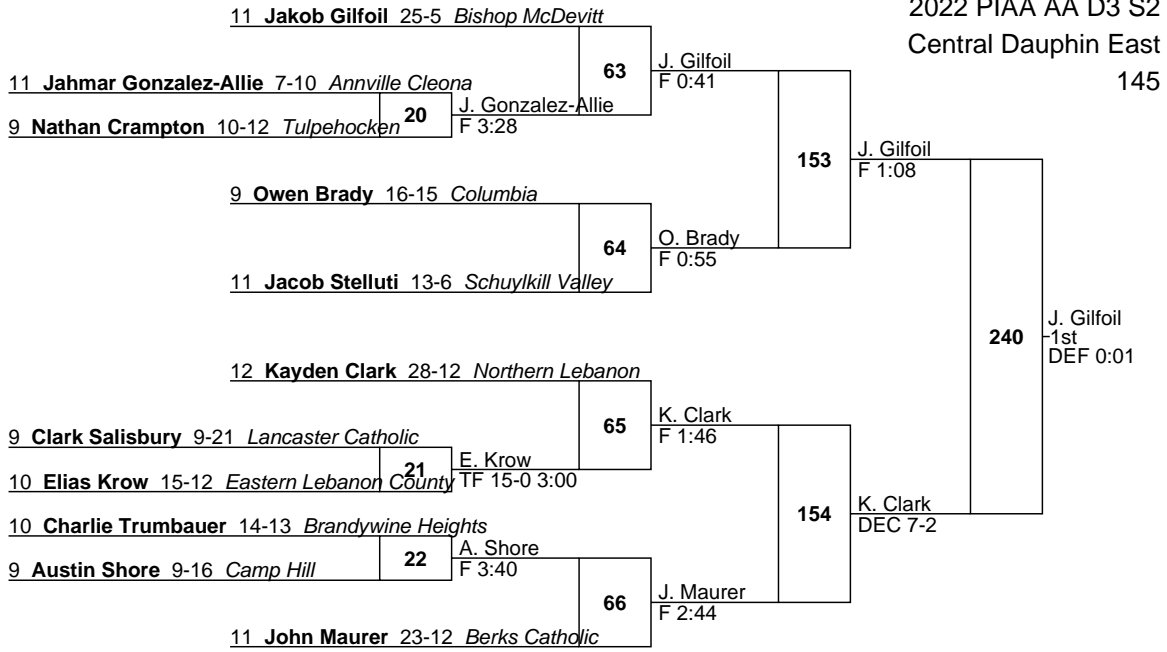

142

54

143

144

231

229

11 Andrew Christie 30-3 Bishop McDevitt

9 Aaron Baransky 5-12 Tulpehocken