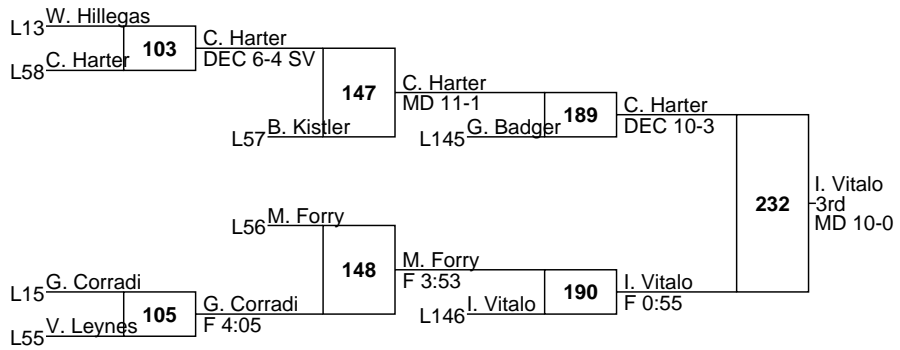

142

54

143

144

231

229

11 Andrew Christie 30-3 Bishop McDevitt

9 Aaron Baransky 5-12 Tulpehocken