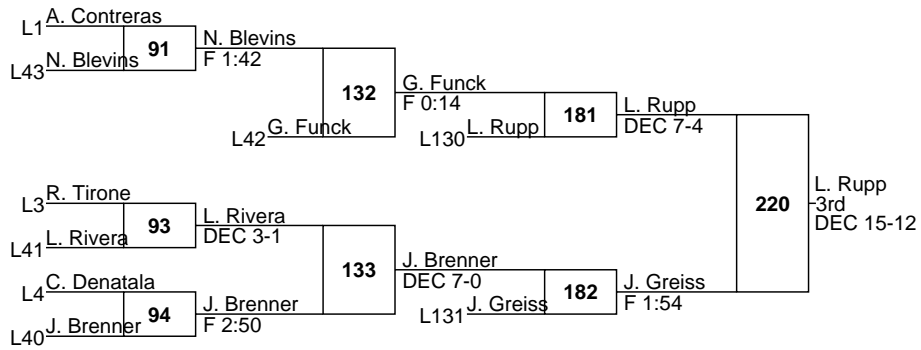

Place	Team	Points	1	2	3	4	5	6	7	8
1	Bishop McDevitt	219.50	5	1	2		1	1		
2	Berks Catholic	217.00	1	6	1	2		1		1
3	Northern Lebanon	214.00	3	2	2	3		1	1	
4	Camp Hill	142.50	2	2		1	1		1	3
5	Brandywine Heights	114.00	1		2	1	1	1	3	
6	Eastern Lebanon County	99.00		1			5		1	1
7	Lancaster Catholic	91.00			2	1	2	1		
8	Columbia	86.00	1		1	2		1		
9	Annville Cleona	58.50				2	1		2	1
10	Schuylkill Valley	56.00			2			2		1
11	Hamburg	55.00		1	1			1		1
12	Wyomissing	51.00				1		1	2	1
13	Middletown	50.00					1	1	1	3
14	Pequea Valley	22.00					1		1	
15	Tulpehocken	13.00						1	1	
16	Kutztown	9.00						1		

9 **Zane Trostle** 29-6 *Eastern Lebanon County*

2022 PIAA AA D3 S2
 Central Dauphin East
 113

12 **Ethan Missimer** 20-12 *Annville Cleona*

9 **Seth Karpulk** 9-9 *Tulpehocken*

9 **Daniel Brady** 16-9 *Hamburg*