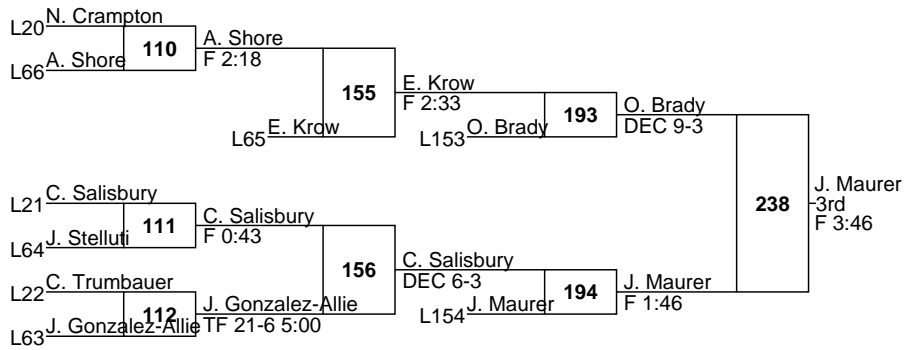

142

54

143

144

231

229

11 Andrew Christie 30-3 Bishop McDevitt

9 Aaron Baransky 5-12 Tulpehocken