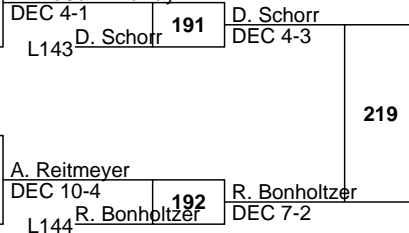

L190 C. Erb
MD 13-0

10 **Kamdyn Williams** 11-3 *Manheim Township*

10 **Meki Walker** 10-7 *Milton Hershey*

11 **Riley Bonholtzer** 18-7 *Lampeter Strasburg*

9 **Zy McCain-Murray** 13-16 *Hempfield*

12 Josh Hillard 27-5 Manheim Township