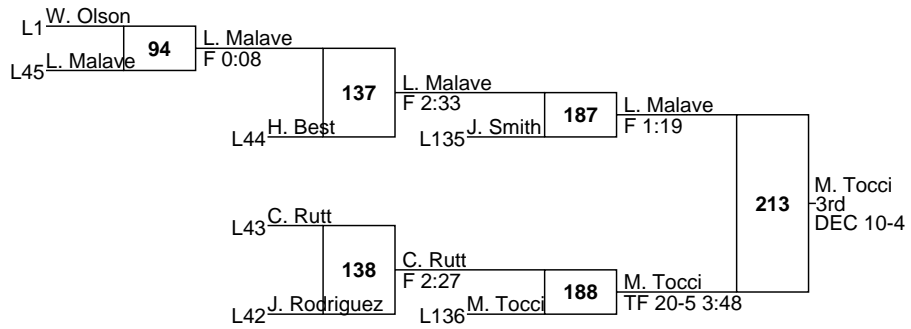

Section	Rank	Team	Points	1	2	3	4	5	6
II	1	Hempfield	214	5	1	1	2	1	1
II	2	Central Dauphin	198	2	2	1	5	2	
II	3	Manheim Township	193.5	4	2	1	1	1	
II	4	Warwick	128	1	2	2	1		1
II	5	Solanco	114		3	1	1	1	1
II	6	Elizabethtown	86.5			1	1	1	3
II	6	Manheim Central	86.5		2	1		1	2
II	8	J P McCaskey	75.5	1			1		1
II	9	Palmyra	71.5					3	2
II	10	Donegal	65			1	1	1	1
II	10	Lampeter Strasburg	65			1		2	1
II	12	Penn Manor	40			2			
II	13	Milton Hershey	35		1				
II	14	Hershey	21			1			