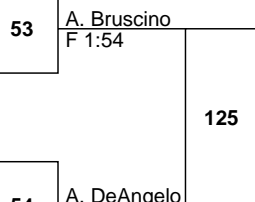

10 Anthony Bruscano 27-5 Cumberland Valley

11 Kevin Foxworth 4-10 Shippensburg

11 Brayden Paul 6-13 Central Dauphin East

12 K. Foxworth
DEC 9-7 SV