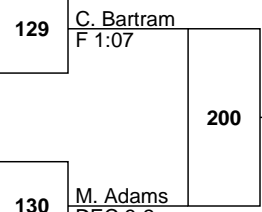

L53 K. Foxworth

10 Cole Bartram 22-4 Northern

10 Stephen Hudson 5-10 Central Dauphin East 57 C. Bartram  
F 0:32

10 John Gleason 9-3 Shippensburg

10 Josh Patrick 14-7 Red Land 58 J. Gleason  
DEC 2-0 SV

9 Mitchell Adams 25-10 Carlisle

9 Kymir Williams 8-5 Harrisburg 59 M. Adams  
F 1:42

10 Marshal Stahl 8-9 Lower Dauphin

11 Clayton Hetrick 23-8 Big Spring 60 C. Hetrick  
MD 9-0

2022 PIAA AAA D3 S3

Mechanicsburg

172

L57 S. Hudson

L58 J. Patrick 131 J. Patrick  
F 1:36

L59 K. Williams L130 C. Hetrick 163 C. Hetrick  
DEC 3-1

L60 M. Stahl 132 M. Stahl DEC 6-4 J. Gleason 198 C. Hetrick  
3rd F 4:30

L129 J. Gleason 164 J. Gleason  
DEC 7-2

L163 J. Patrick DEC 3-1 J. Patrick  
5th FOR