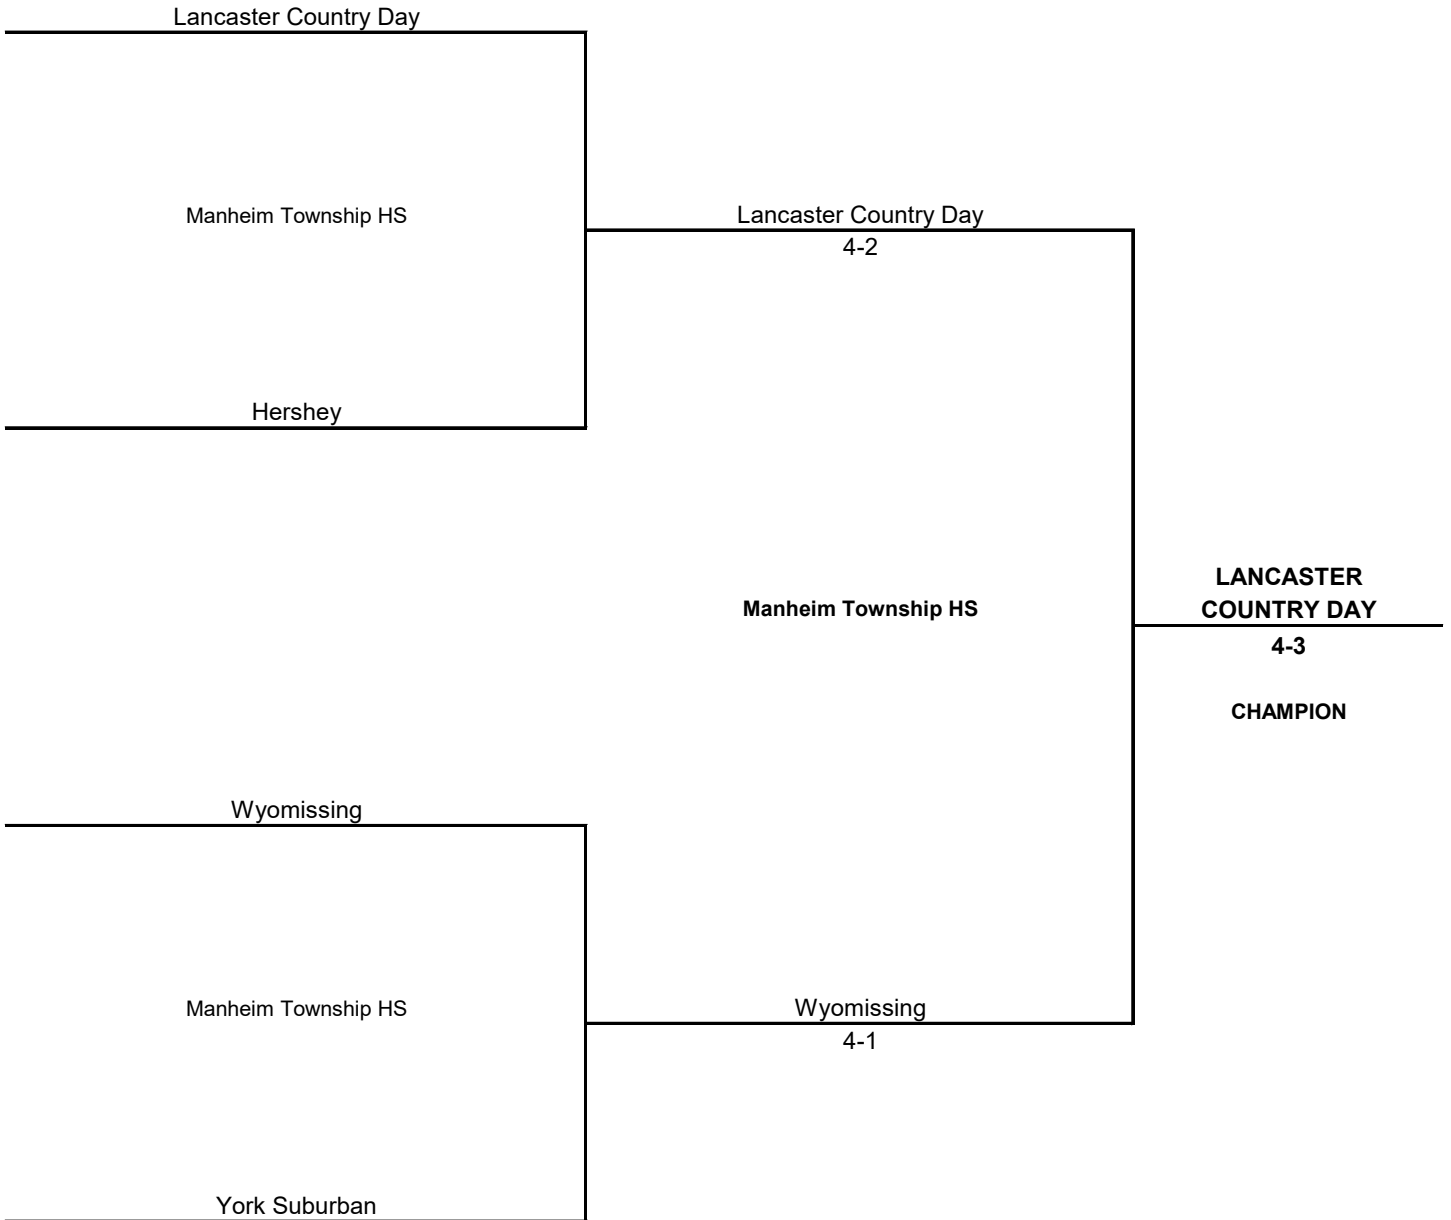

**1998-1999 PIAA DISTRICT III GIRLS TEAM TENNIS CHAMPIONSHIP  
CLASS 2A**

**SEMIFINALS**

*Oct. 19*

**CHAMPIONSHIP**

*Oct. 21*

**COMPLETE MATCH RESULTS ON ENSUING PAGE**

## **SEMIFINAL RESULTS**