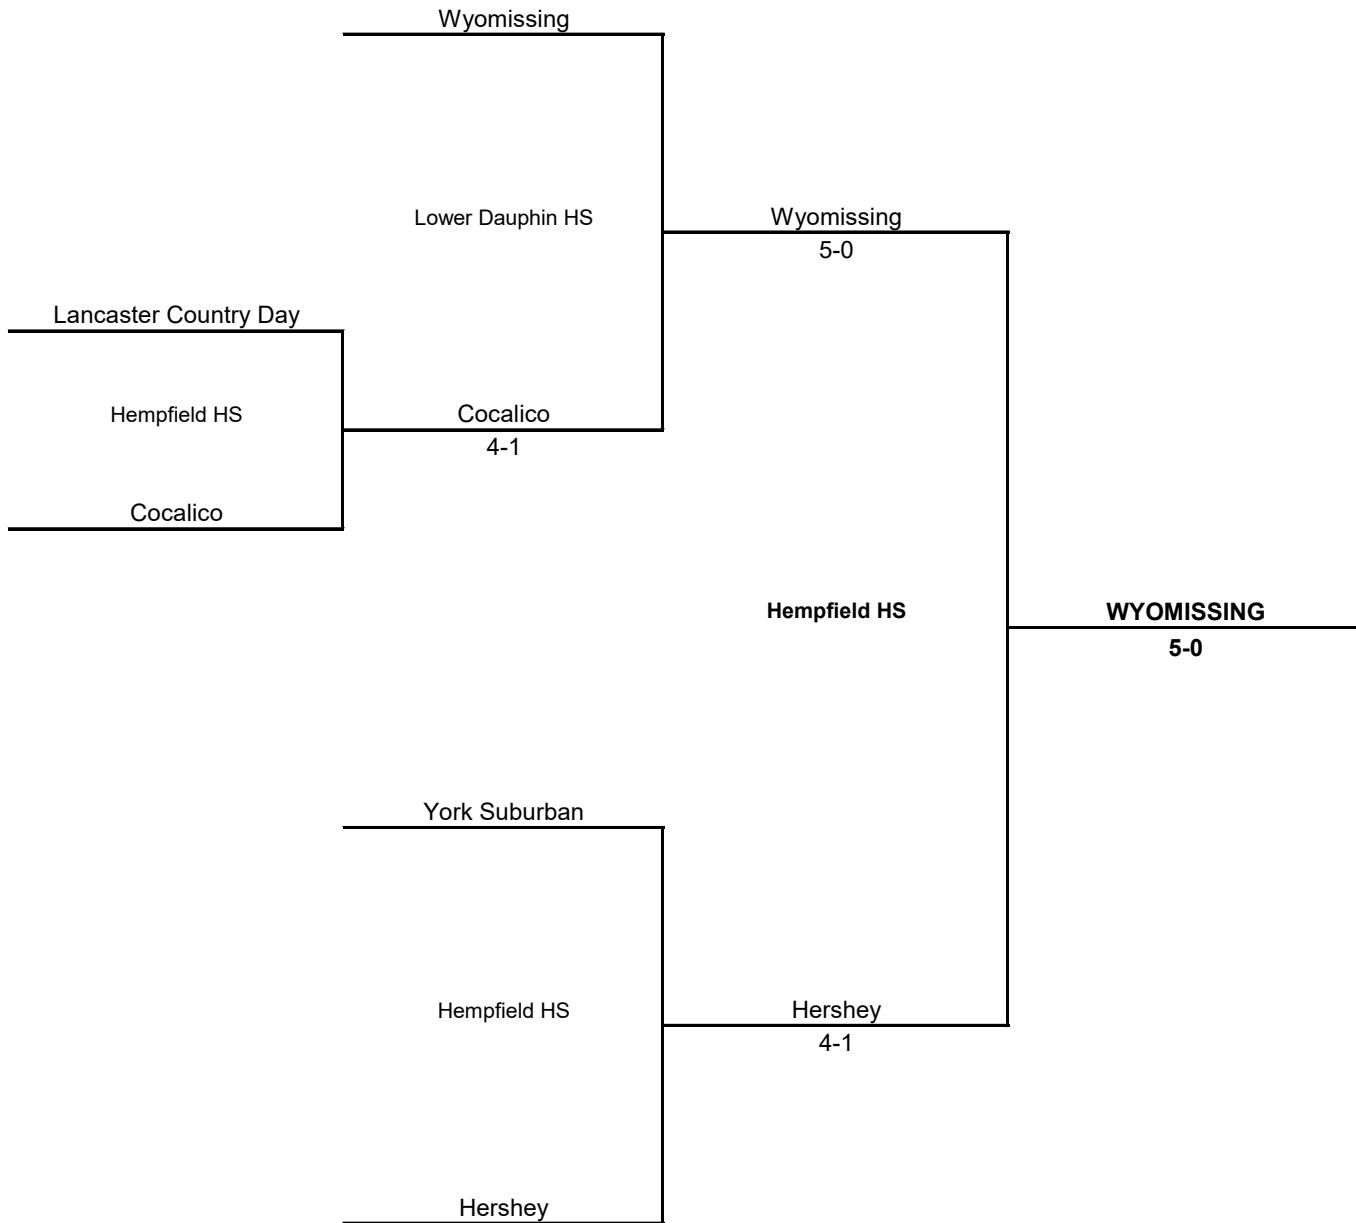

2001-2002 PIAA DISTRICT III GIRLS TEAM TENNIS CHAMPIONSHIPS

CLASS 2A

QUARTERFINAL
Oct. 18

SEMIFINAL
Oct. 19

CHAMPIONSHIP
Oct. 21

MATCH RESULTS ON ENSUING PAGE

QUARTERFINAL RESULTS

Cocalico 4, Lancaster Country Day 1