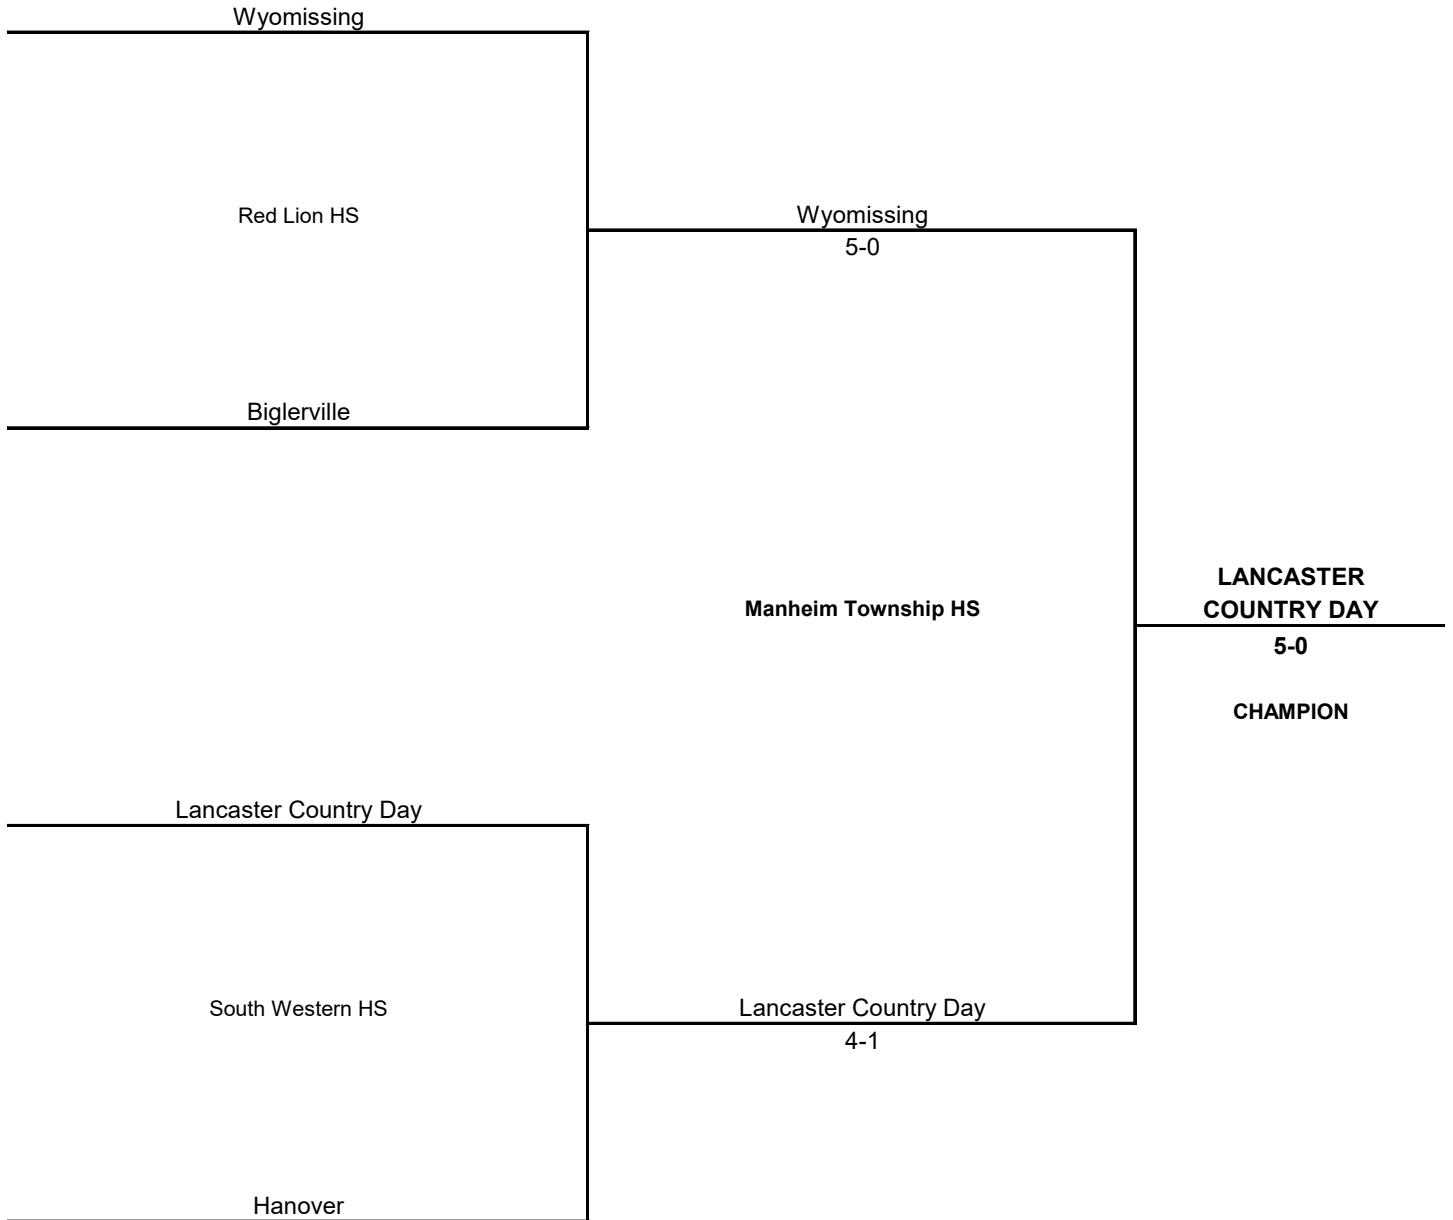

**2000-2001 PIAA DISTRICT III GIRLS TEAM TENNIS CHAMPIONSHIP
CLASS 2A**

SEMIFINALS
Oct. 19

CHAMPIONSHIP
Oct. 20

COMPLETE MATCH RESULTS ON ENSUING PAGE

SEMIFINAL RESULTS

Wyomissing 5, Biglerville 0

No. 1 Singles: Grace Blakley W d Laura Bosak 6-0, 6-0