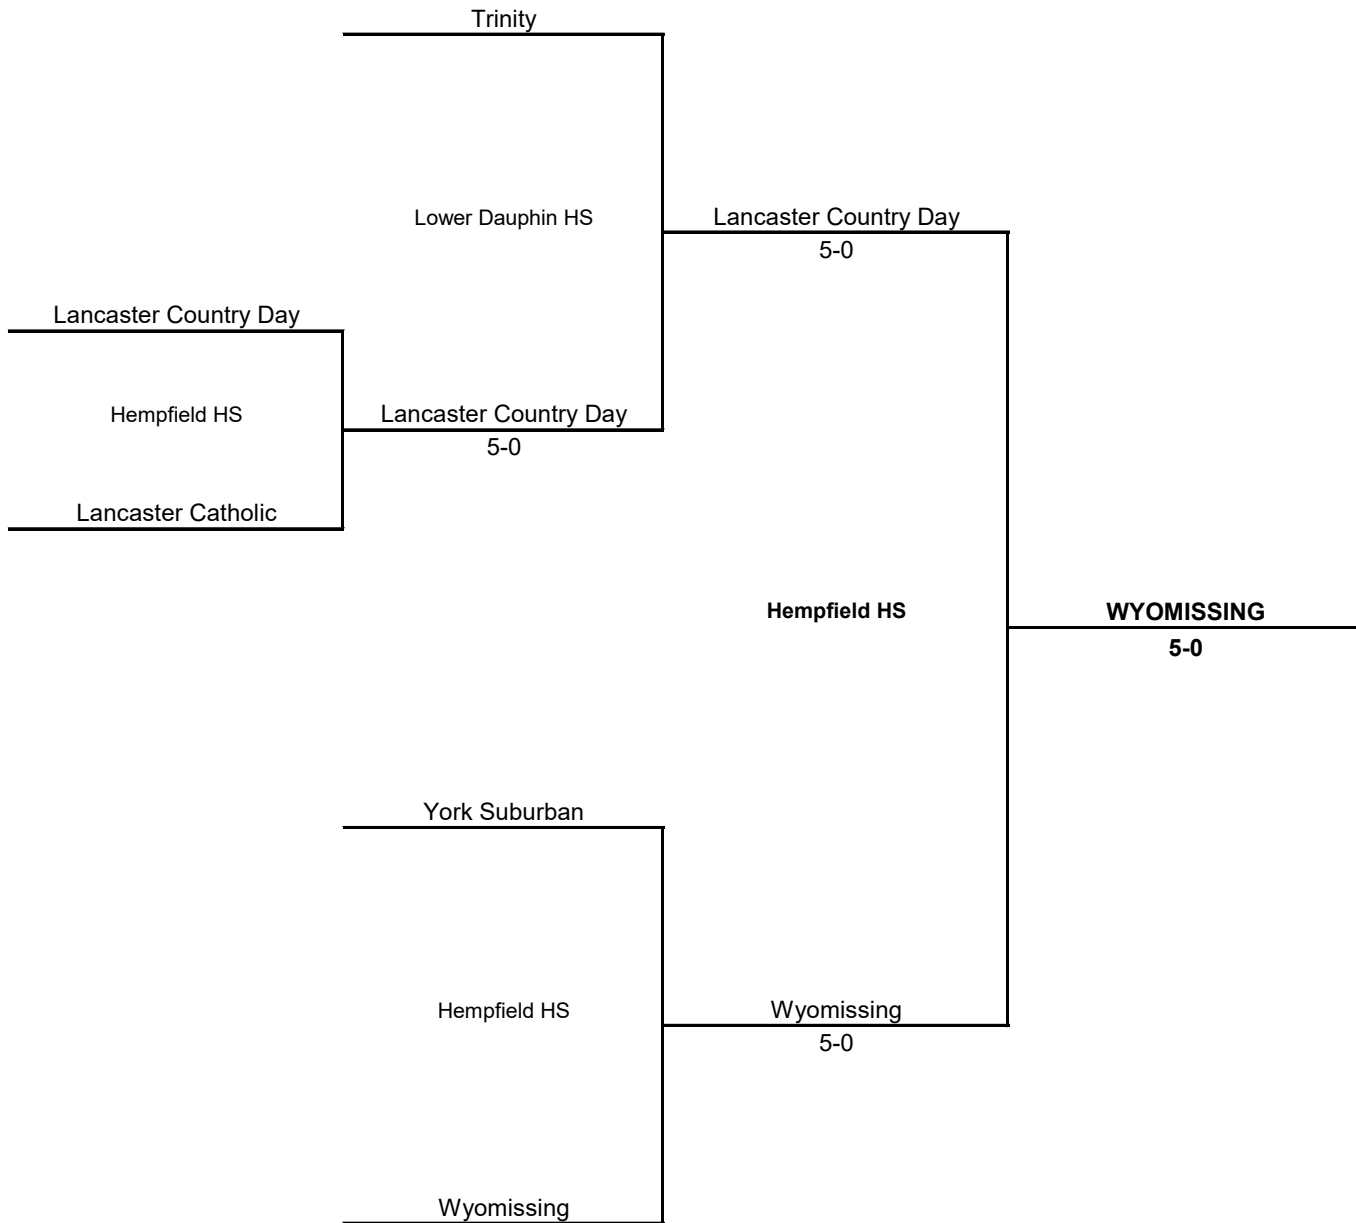

2001-2002 PIAA DISTRICT III GIRLS TEAM TENNIS CHAMPIONSHIPS

CLASS 2A

QUARTERFINAL
Oct. 10

SEMIFINAL
Oct. 16

CHAMPIONSHIP
Oct. 17

MATCH RESULTS ON ENSUING PAGE

QUARTERFINAL RESULTS

Lancaster Country Day 5, Lancaster Catholic 0