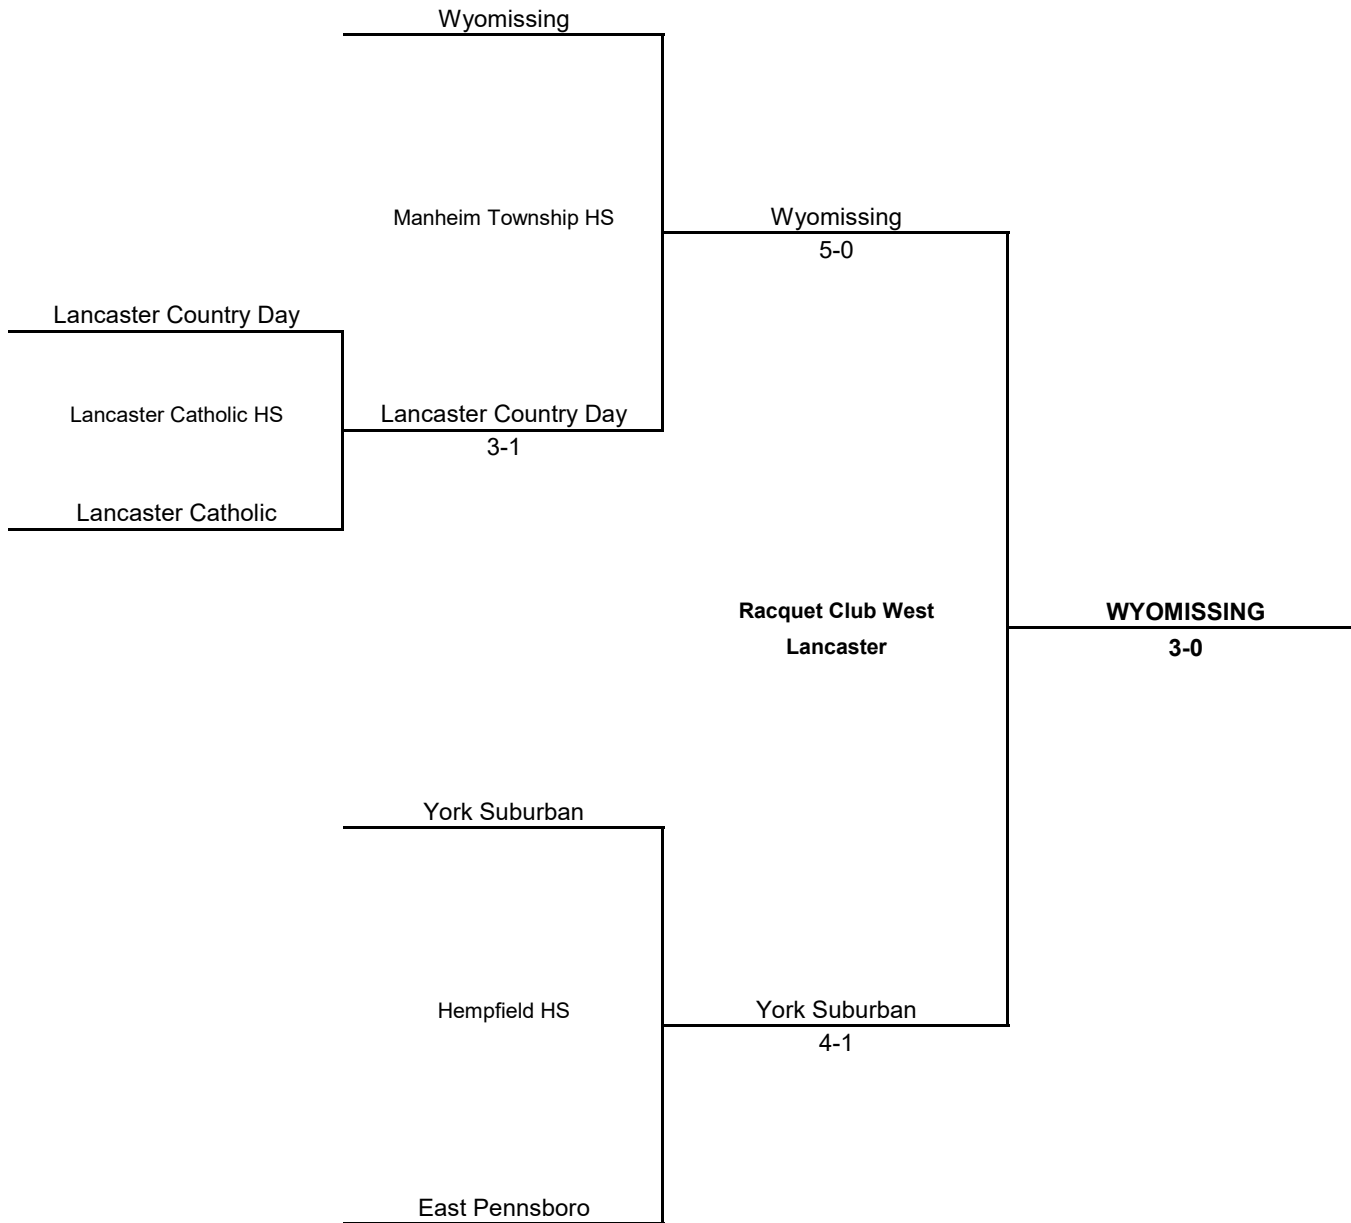

2002-2003 PIAA DISTRICT III GIRLS TEAM TENNIS CHAMPIONSHIPS

CLASS 2A

QUARTERFINAL
Oct. 11

SEMIFINAL
Oct. 15

CHAMPIONSHIP
Oct. 16

MATCH RESULTS ON ENSUING PAGE

QUARTERFINAL RESULTS

Lancaster Country Day 3, Lancaster Catholic 1