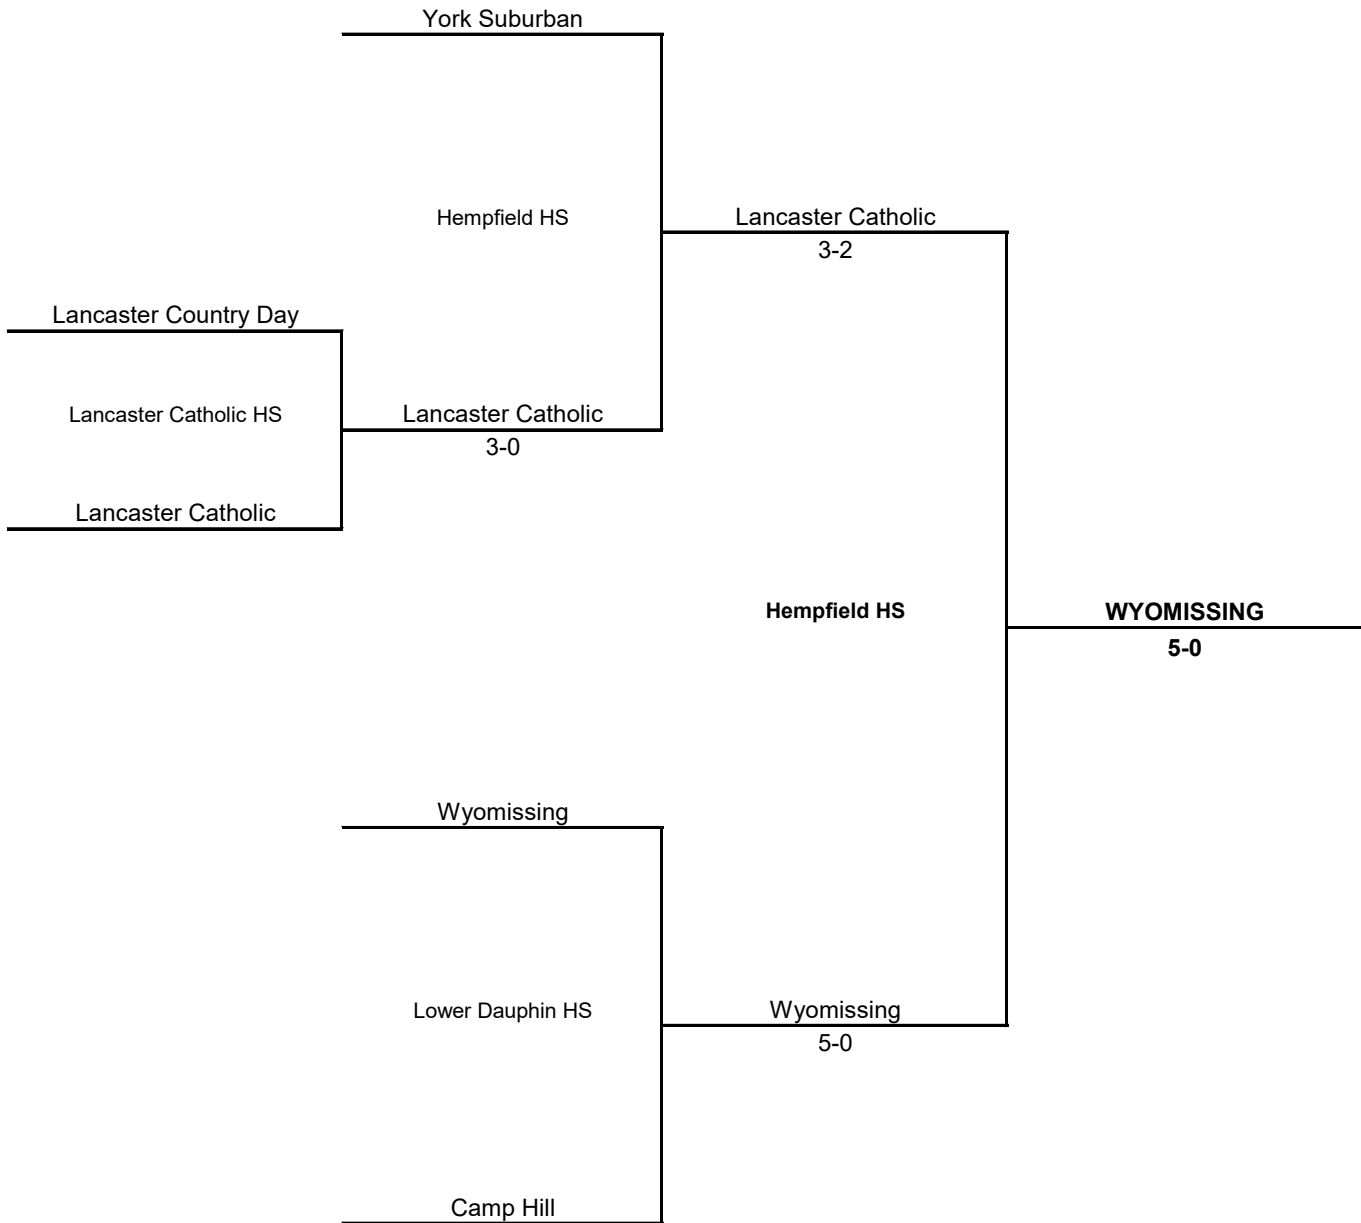

2003-2004 PIAA DISTRICT III GIRLS TEAM TENNIS CHAMPIONSHIPS

CLASS 2A

QUARTERFINAL
Oct. 11

SEMIFINAL
Oct. 14 / 15

CHAMPIONSHIP
Oct. 16

MATCH RESULTS ON ENSUING PAGE

QUARTERFINAL RESULTS

Lancaster Catholic 3, Lancaster Country Day 0 (match results not available)