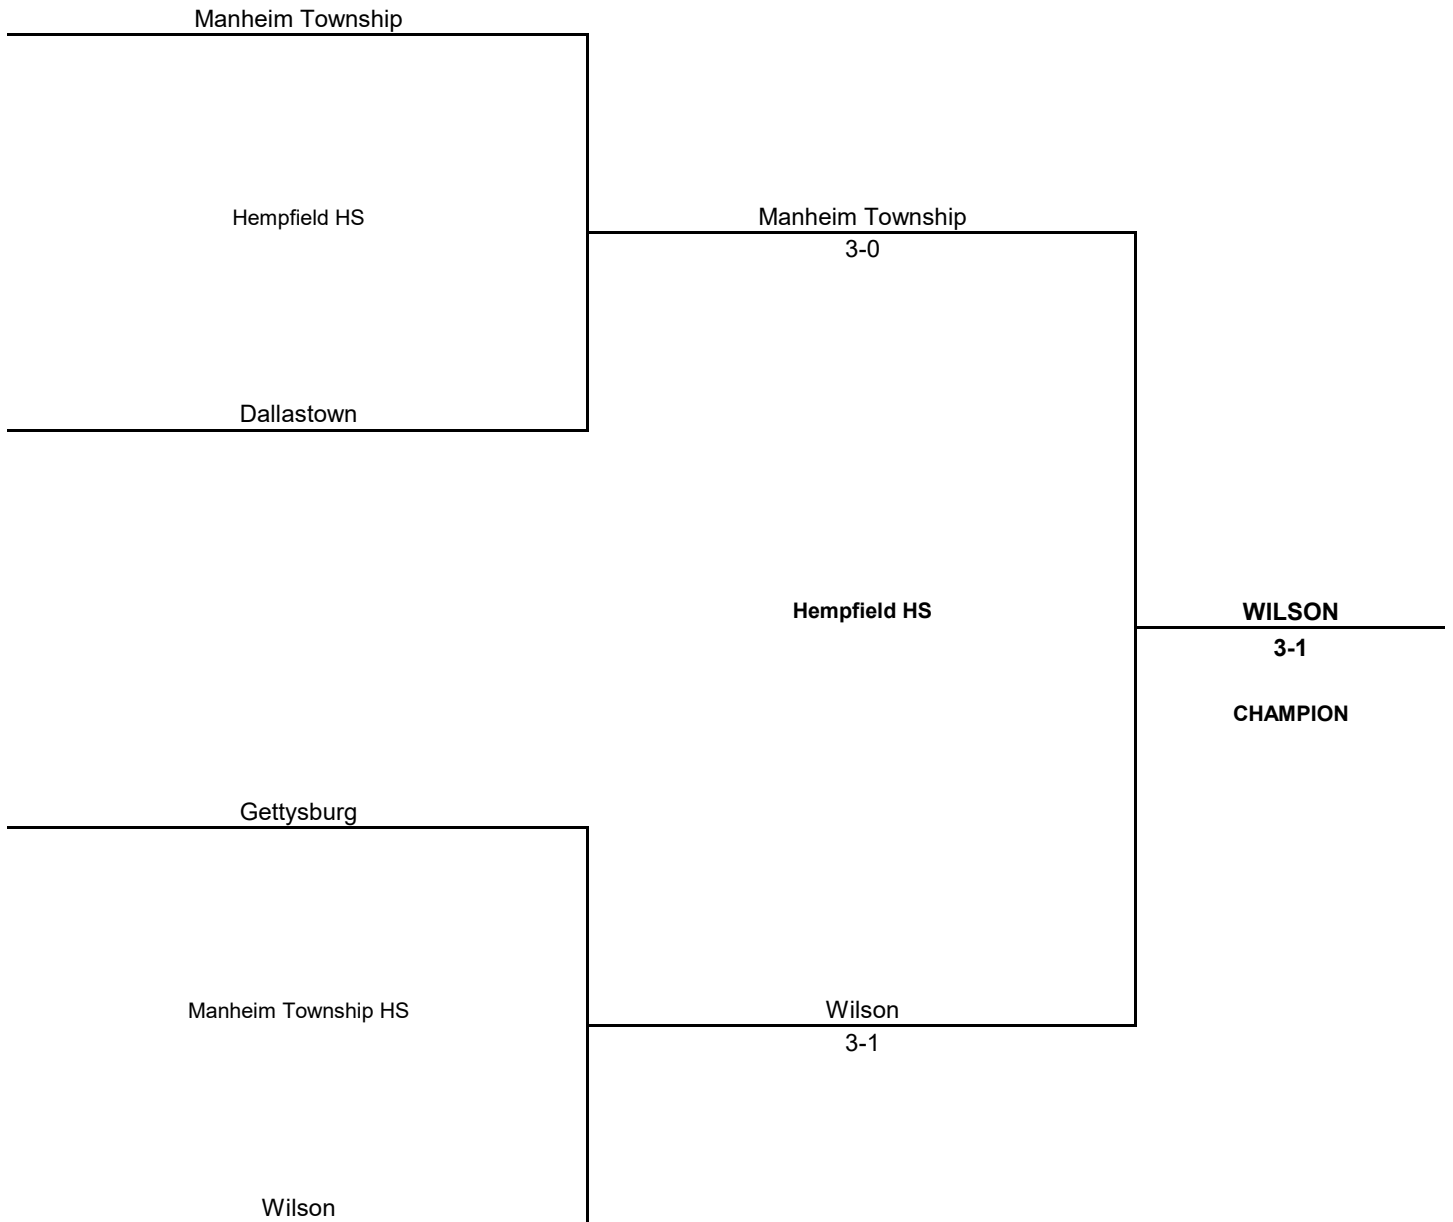

**2003-2004 PIAA DISTRICT III GIRLS TEAM TENNIS CHAMPIONSHIP  
CLASS 3A**

**SEMIFINALS**  
*Oct. 15*

**CHAMPIONSHIP**  
*Oct. 16*

**COMPLETE MATCH RESULTS ON ENSUING PAGE**

## **SEMIFINAL RESULTS**