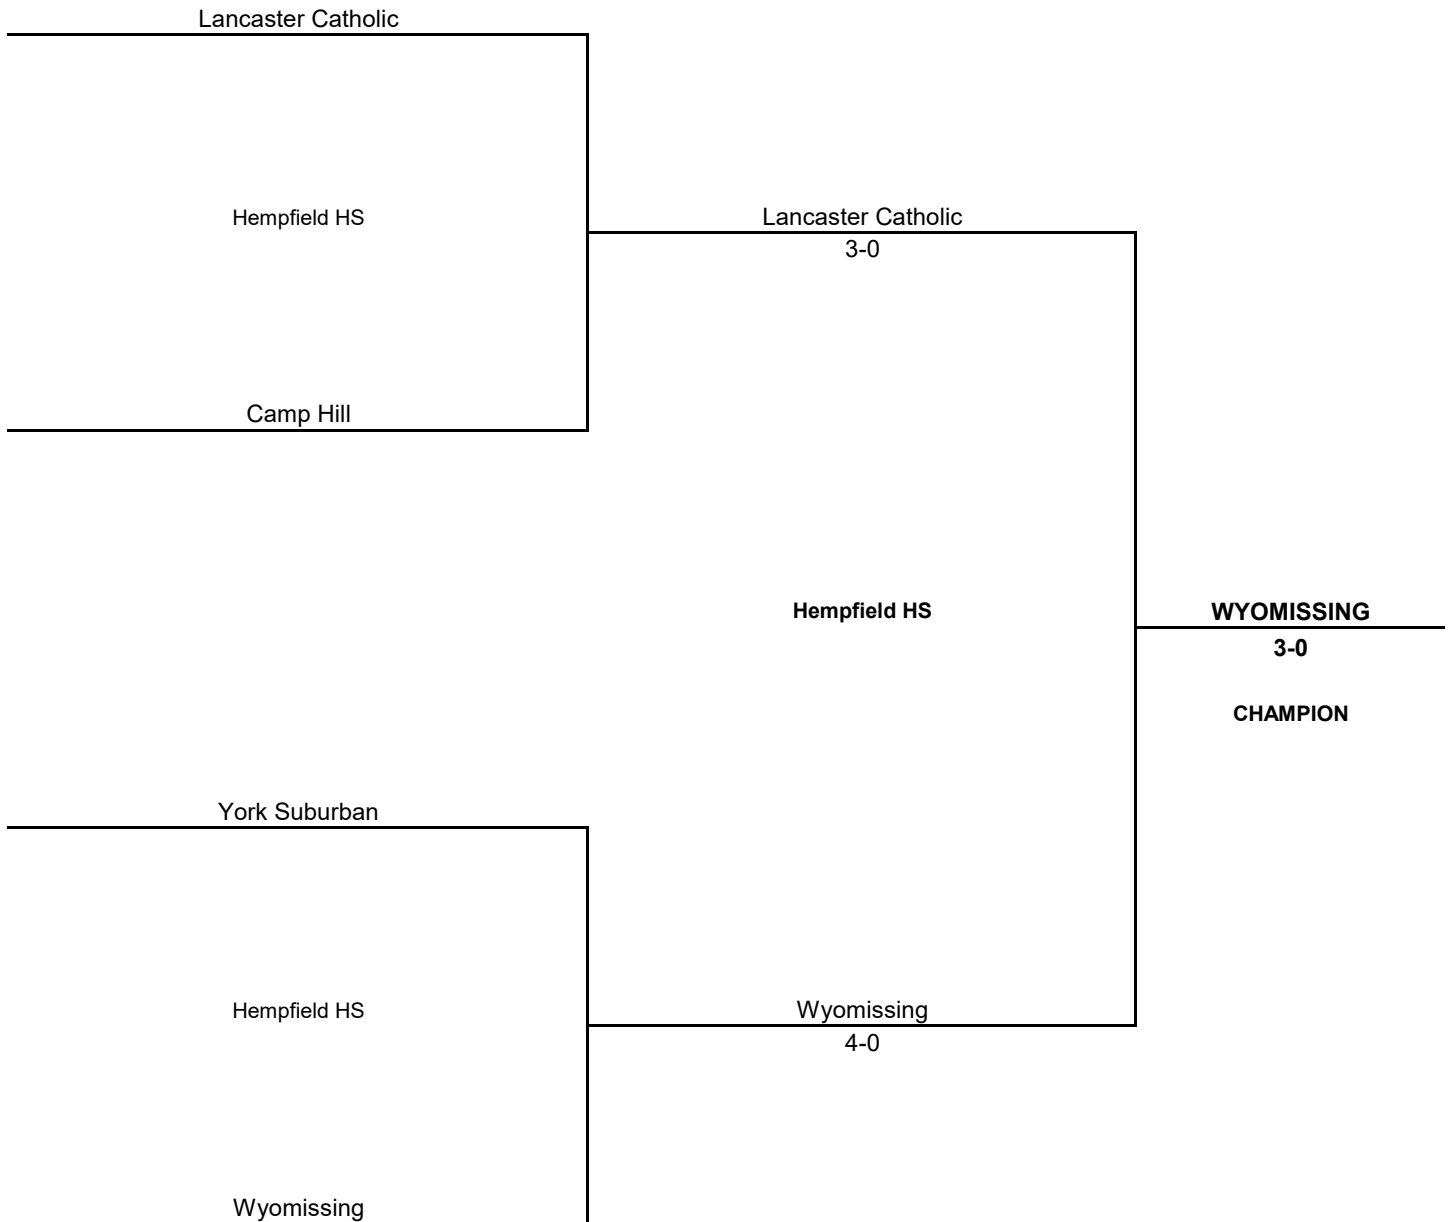

**2004-2005 PIAA DISTRICT III GIRLS TEAM TENNIS CHAMPIONSHIP  
CLASS 2A**

**SEMIFINALS**

*Oct. 15*

**CHAMPIONSHIP / THIRD**

*Oct. 15*

**COMPLETE MATCH RESULTS ON ENSUING PAGE**

## **SEMIFINAL RESULTS**