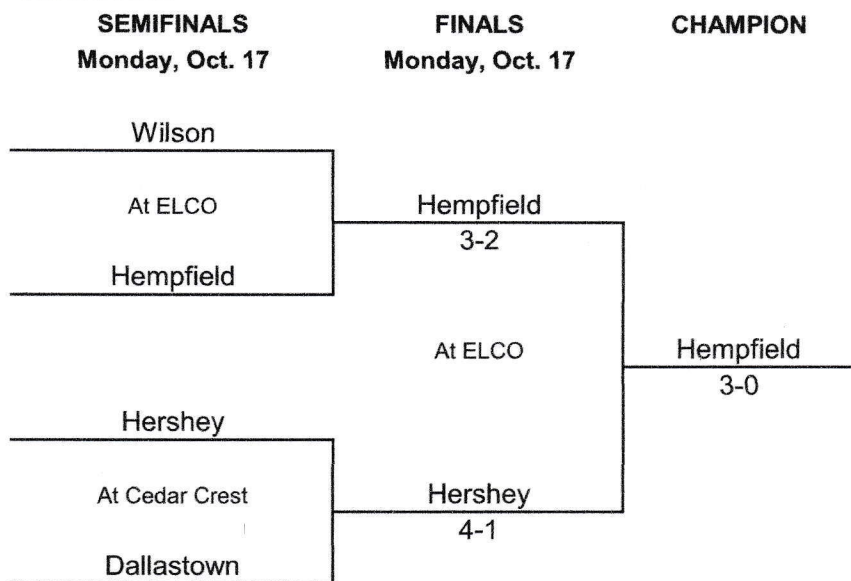

2005-2006 DISTRICT 3 GIRLS TENNIS TEAM CHAMPIONSHIPS

CLASS AAA