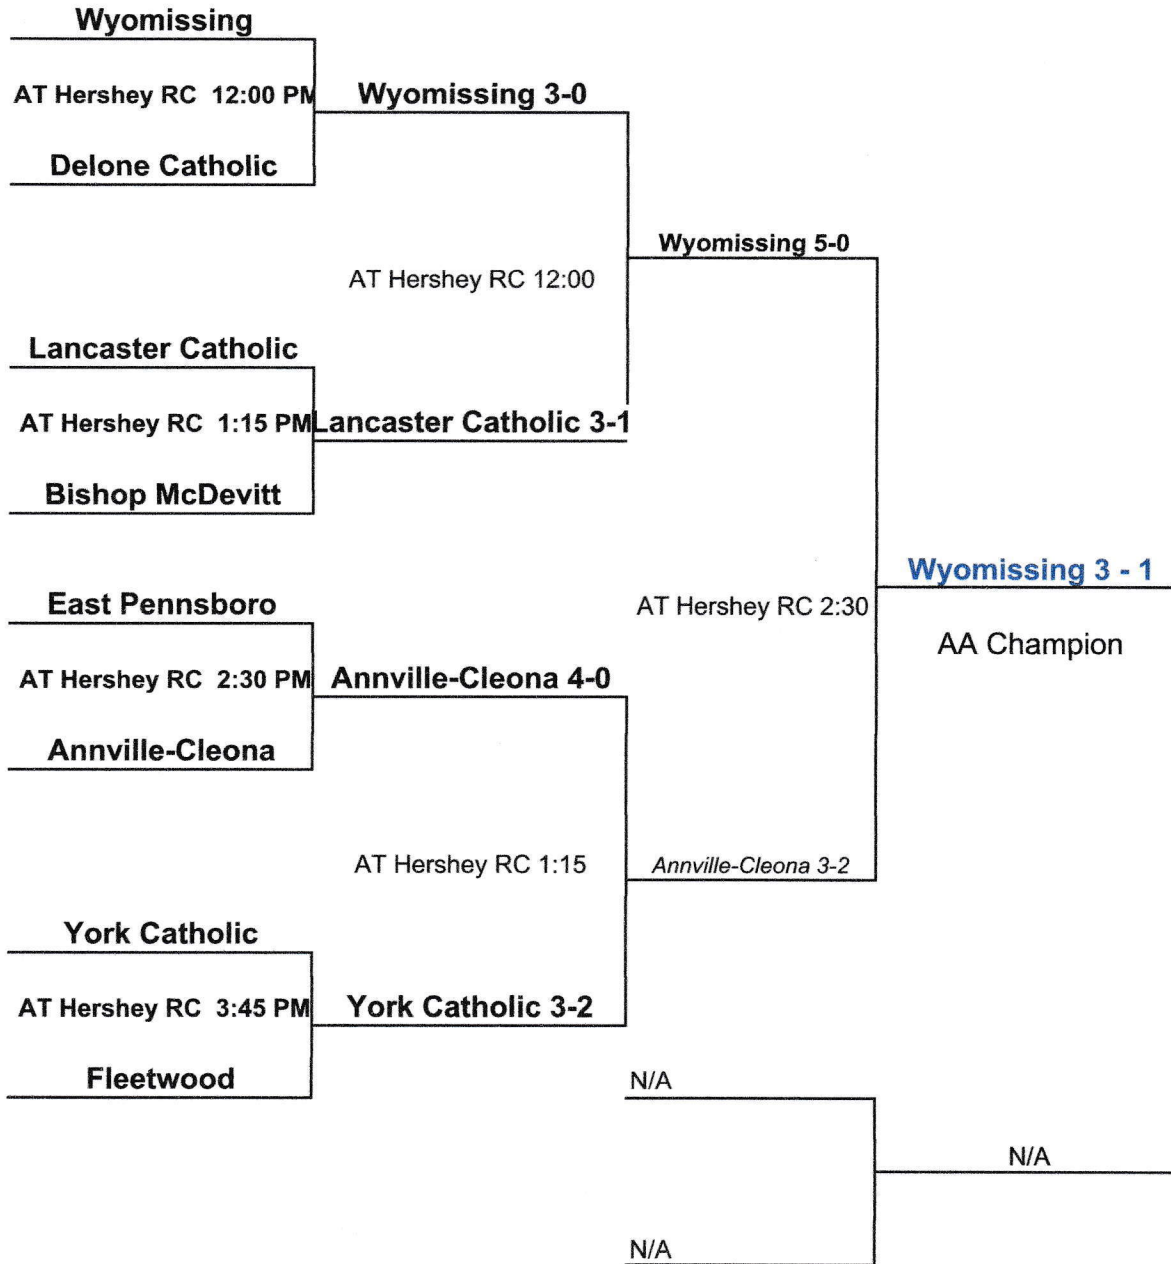

PIAA District III 2010 Girls AA Tennis Team Championships

Thurs. 10/14/10

Tues. 10/19/10

Wed. 10/20/10

AA