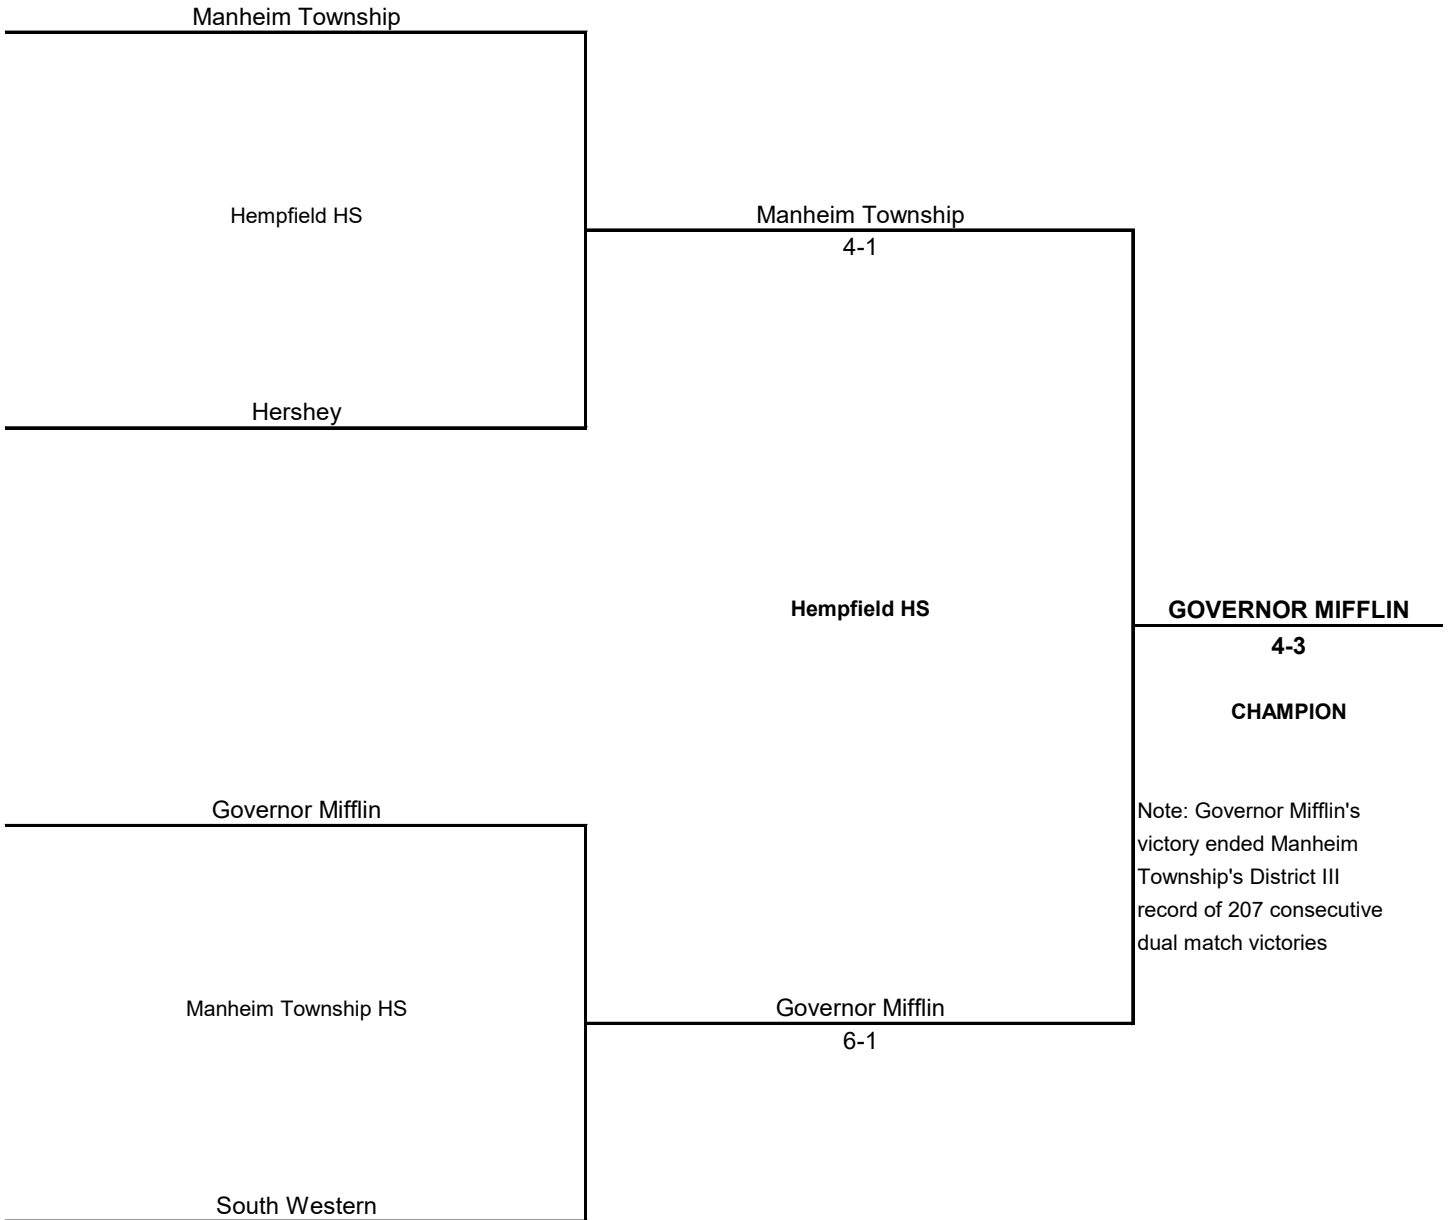

**1995-1996 PIAA DISTRICT III GIRLS TEAM TENNIS CHAMPIONSHIP
CLASS 3A**

SEMIFINALS
Oct. 18

CHAMPIONSHIP
Oct. 19

COMPLETE MATCH RESULTS ON ENSUING PAGE

SEMIFINAL MATCH RESULTS

Manheim Township 4, Hershey 1

No. 1 Singles: Anne Nguyen MT d Vinny Seiverling 6-4, 6-1
No. 2 Singles: Alison Bucher MT d Abbie Sweitzer 6-2, 6-1
No. 3 Singles: Blair Rostolsky MT d Kate Santry 5-7, 6-4, 6-2
No. 4 Singles: Hilary Cornelius MT d Elaine Horn 6-1, 6-2
No. 5 Singles: Sam Buchan H d Amie Albright 6-4, 6-0
Doubles not contested

Governor Mifflin 6, South Western 1

No. 1 Singles: Laurie Seiger GM d Wendy Carlson 7-6 (5), 7-5
No. 2 Singles: Krista Blaker GM d Erin Laskowich 6-1, 6-0
No. 3 Singles: Marnie Heller GM d Lindsay Jones 5-7, 6-3, 7-5
No. 4 Singles: Alyssa Kennedy GM d Susan Wetzel 7-6 (1), 7-6 (3)
No. 5 Singles: Corrine Kleinsmith GM d Nikki Eisenhart 6-0, 6-0
No. 1 Doubles: Wendy Carlson / Lindsay Jones SW d Laurie Seiger / Krista Blaker 8-7 (11)
No. 2 Doubles: Marnie Heller / Corrine Kleinsmith GM d Susan Wetzel / Nikki Eisenhart 8-3

CHAMPIONSHIP MATCH RESULTS

Governor Mifflin 4, Manheim Township 3

No. 1 Singles: Anne Nguyen MT d Laurie Seiger 6-0, 6-0
No. 2 Singles: Krista Blaker GM d Alison Bucher 6-3, 6-1
No. 3 Singles: Blair Rostolsky MT d Marnie Heller 4-6, 7-5, 6-4
No. 4 Singles: Alyssa Kennedy GM d Hilary Cornelius 6-4, 6-4
No. 5 Singles: Corrine Kleinsmith GM d Amie Albright 6-1, 6-1
No. 1 Doubles: Anne Nguyen / Alison Baker MT d Laurie Seiger / Corrine Kleinsmith 6-0, 6-2
No. 2 Doubles: Krista Blaker / Marnie Heller GM d Hilary Cornelius / Amie Albright 6-2, 6-3