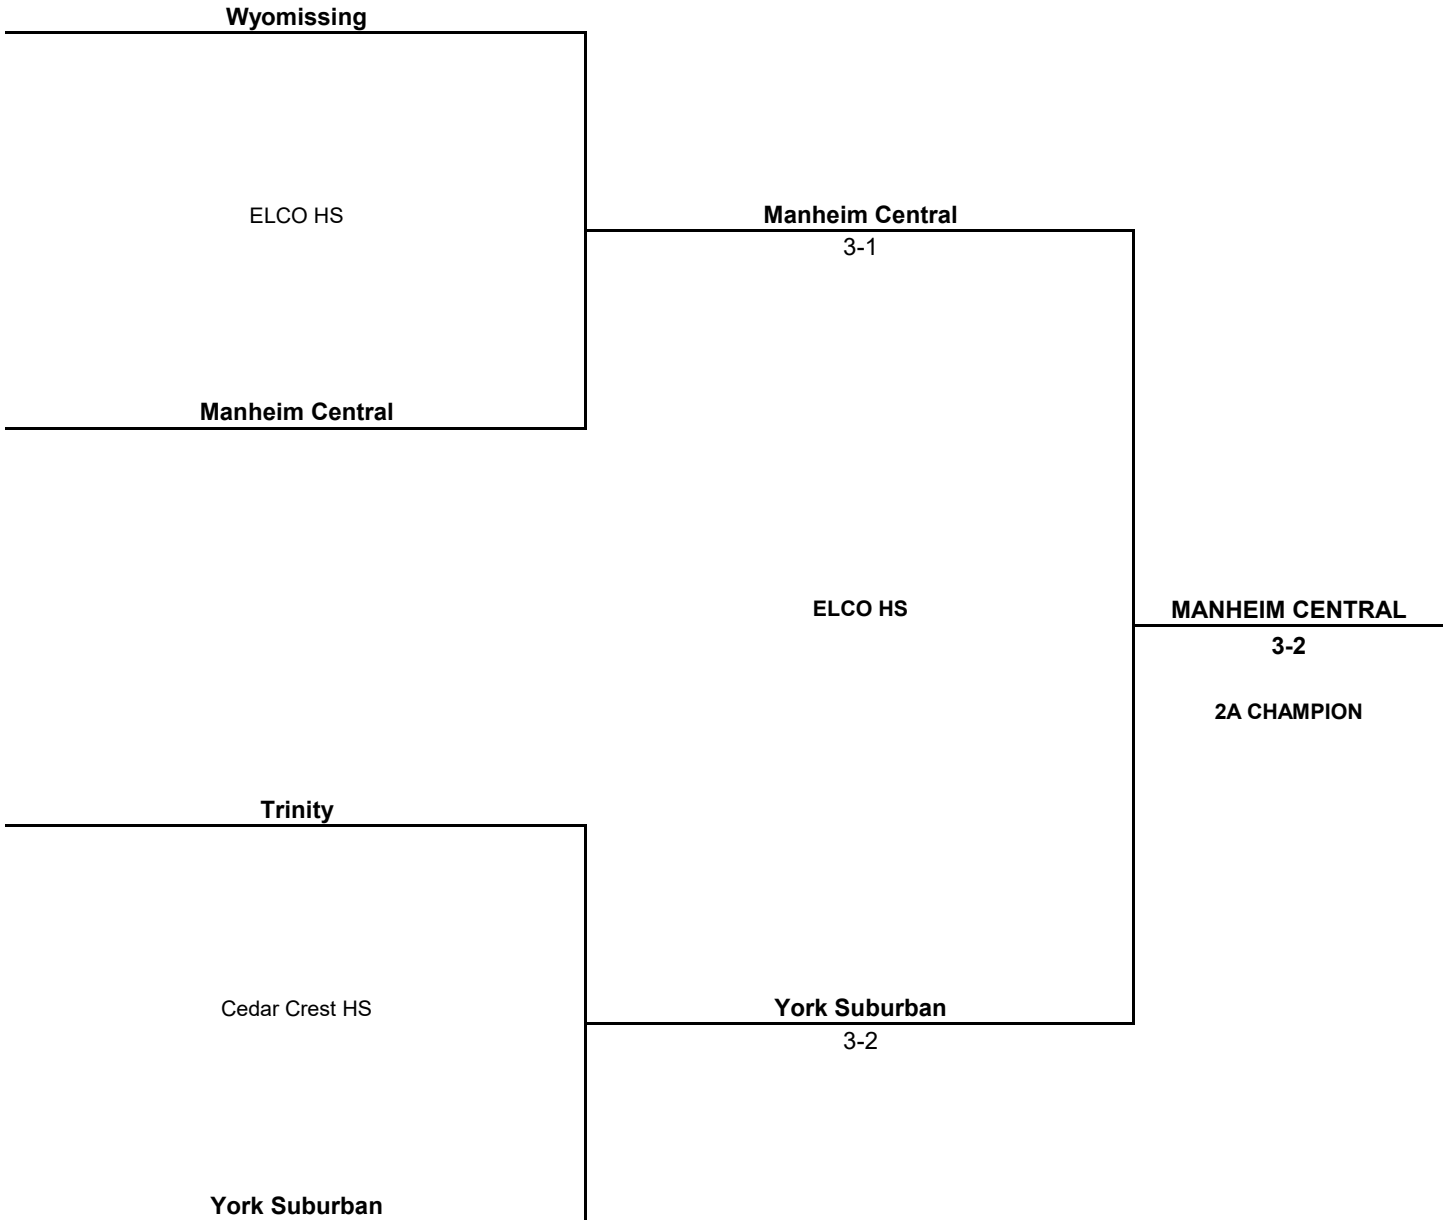

**2005-2006 PIAA DISTRICT III GIRLS TEAM TENNIS CHAMPIONSHIP  
CLASS 2A**

**SEMIFINALS**  
*Oct. 17*

**CHAMPIONSHIP / THIRD**  
*Oct. 17*

**COMPLETE MATCH RESULTS ON ENSUING PAGE**

## **SEMIFINAL RESULTS**