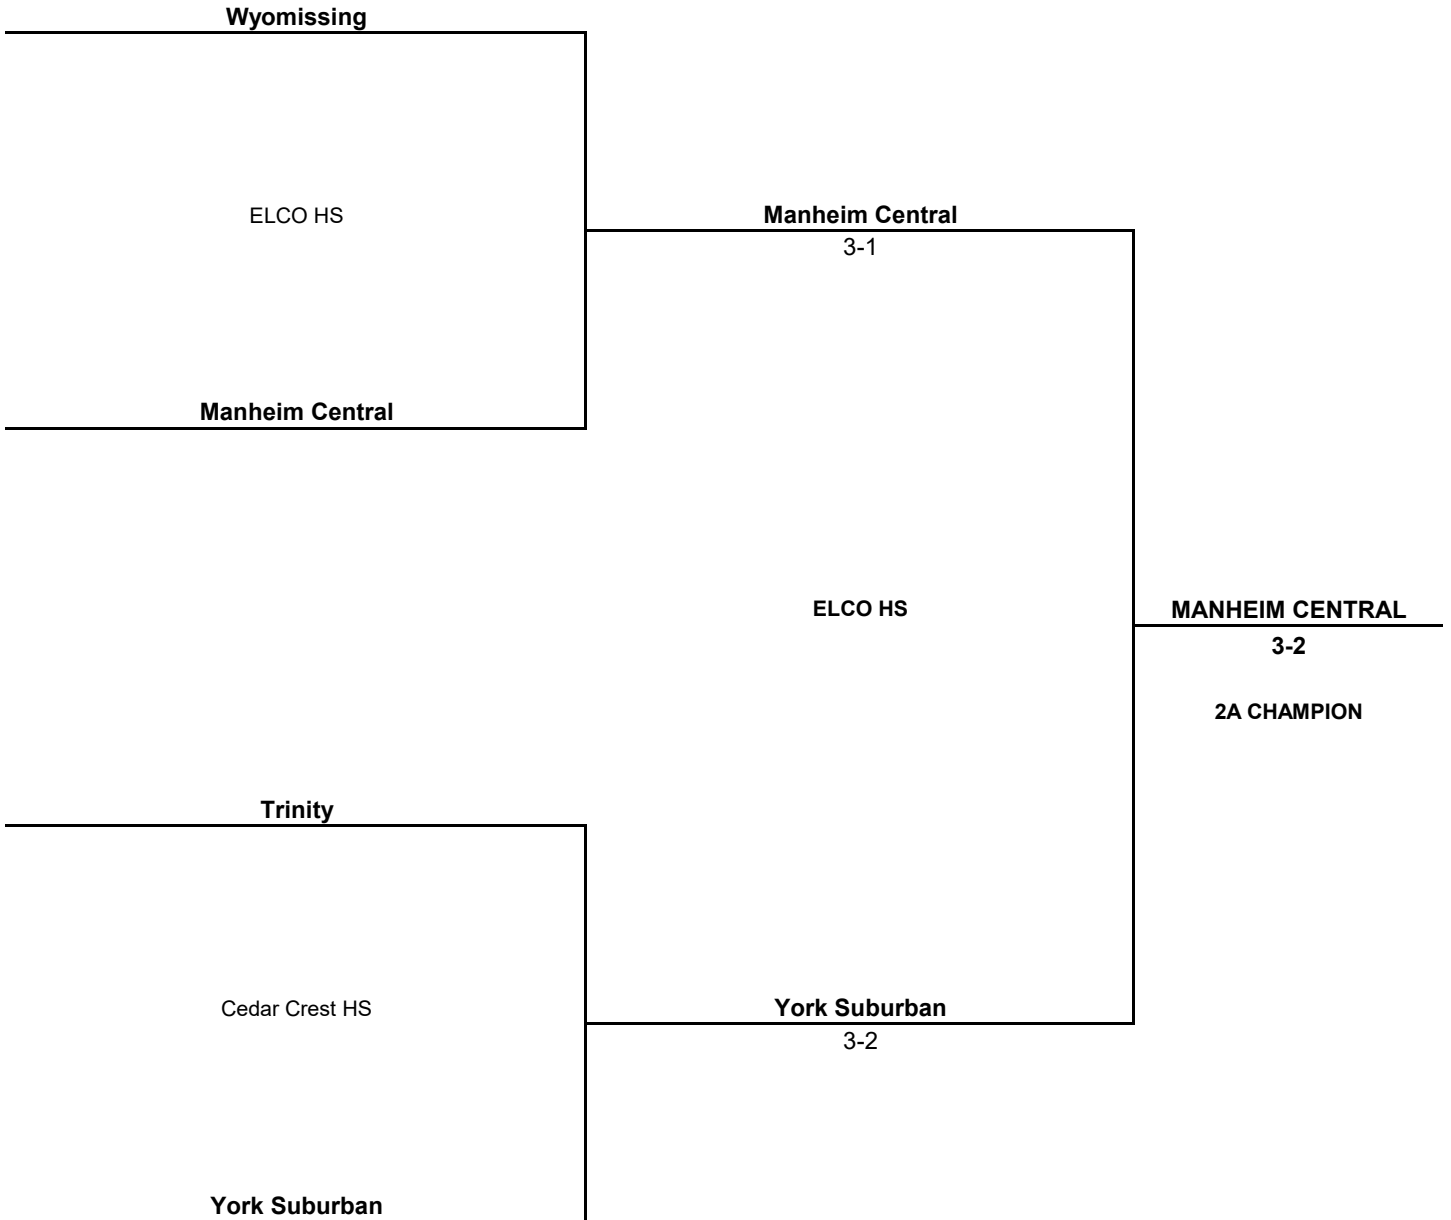

**2005-2006 PIAA DISTRICT III GIRLS TEAM TENNIS CHAMPIONSHIP
CLASS 2A**

SEMIFINALS
Oct. 17

CHAMPIONSHIP / THIRD
Oct. 17

COMPLETE MATCH RESULTS ON ENSUING PAGE

SEMIFINAL RESULTS

Hempfield 3, Wilson 2

No. 1 Singles: Elizabeth Adams W d Lauren Hankle 6-4, 6-1