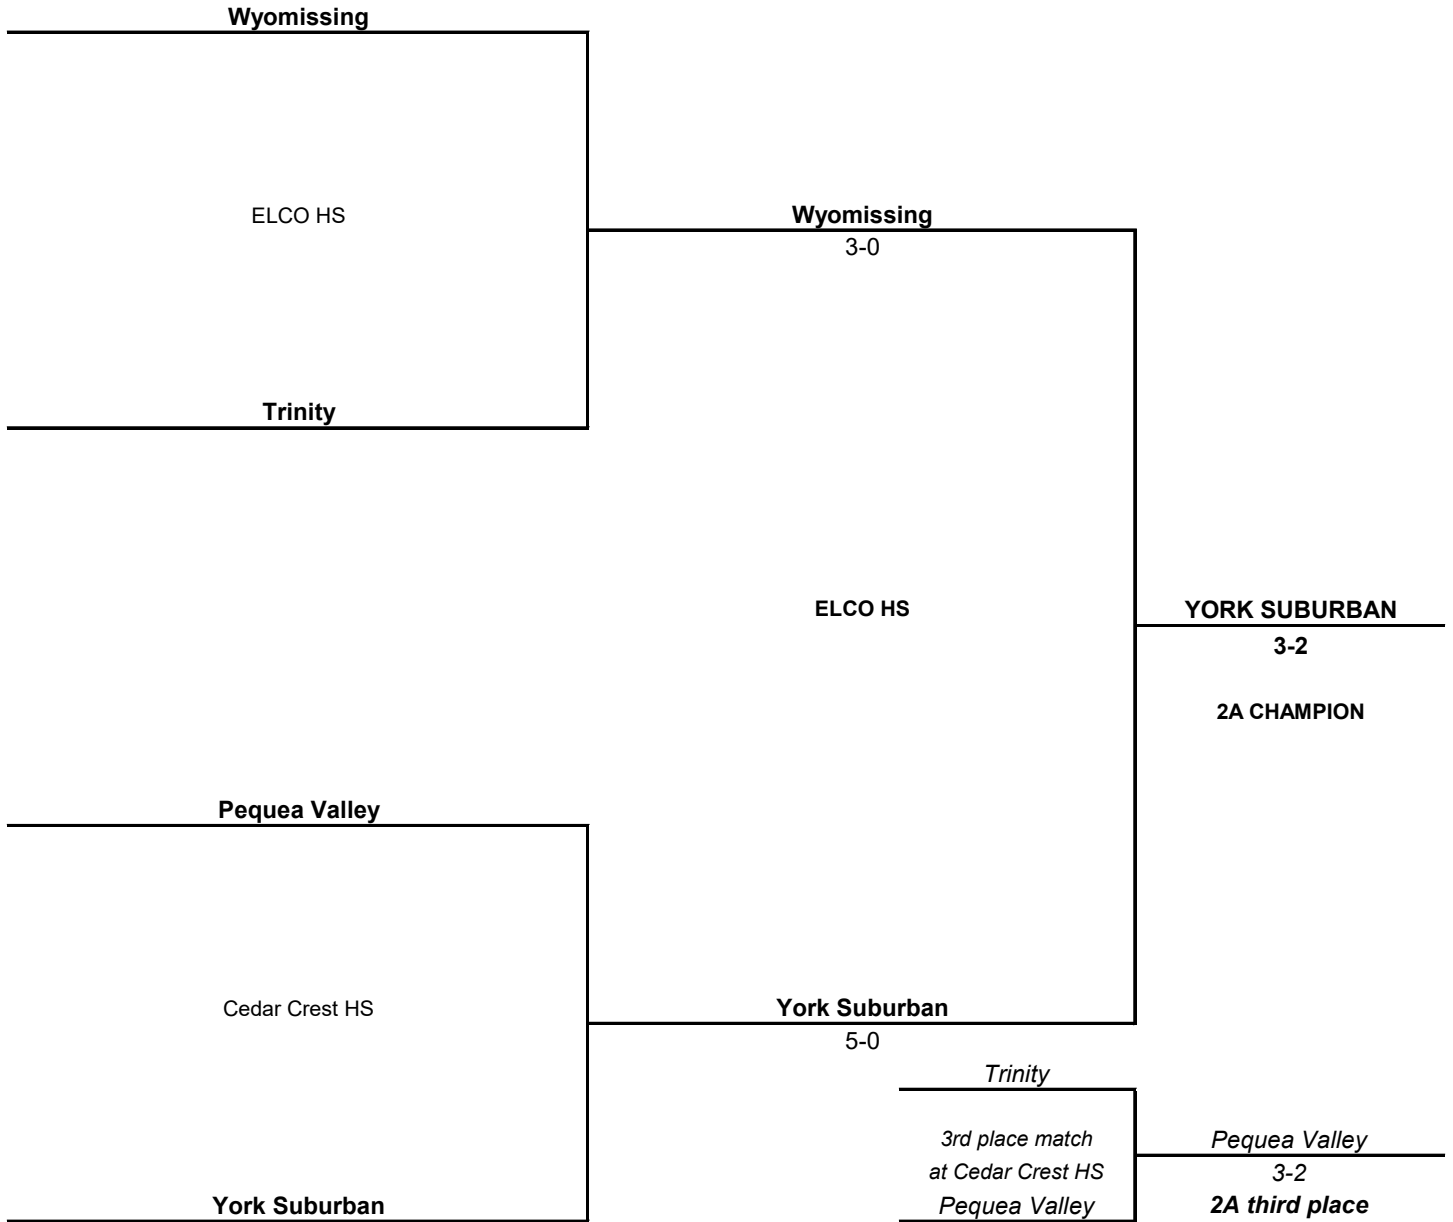

2006-2007 PIAA DISTRICT III GIRLS TEAM TENNIS CHAMPIONSHIP CLASS 2A

SEMIFINALS
Oct. 13

CHAMPIONSHIP / THIRD
Oct. 13

COMPLETE MATCH RESULTS ON ENSUING PAGE

SEMIFINAL RESULTS

Wyomissing 3, Trinity 0

No. 1 Singles: Martha Blakely W d Maura Noone 6-0, 6-0