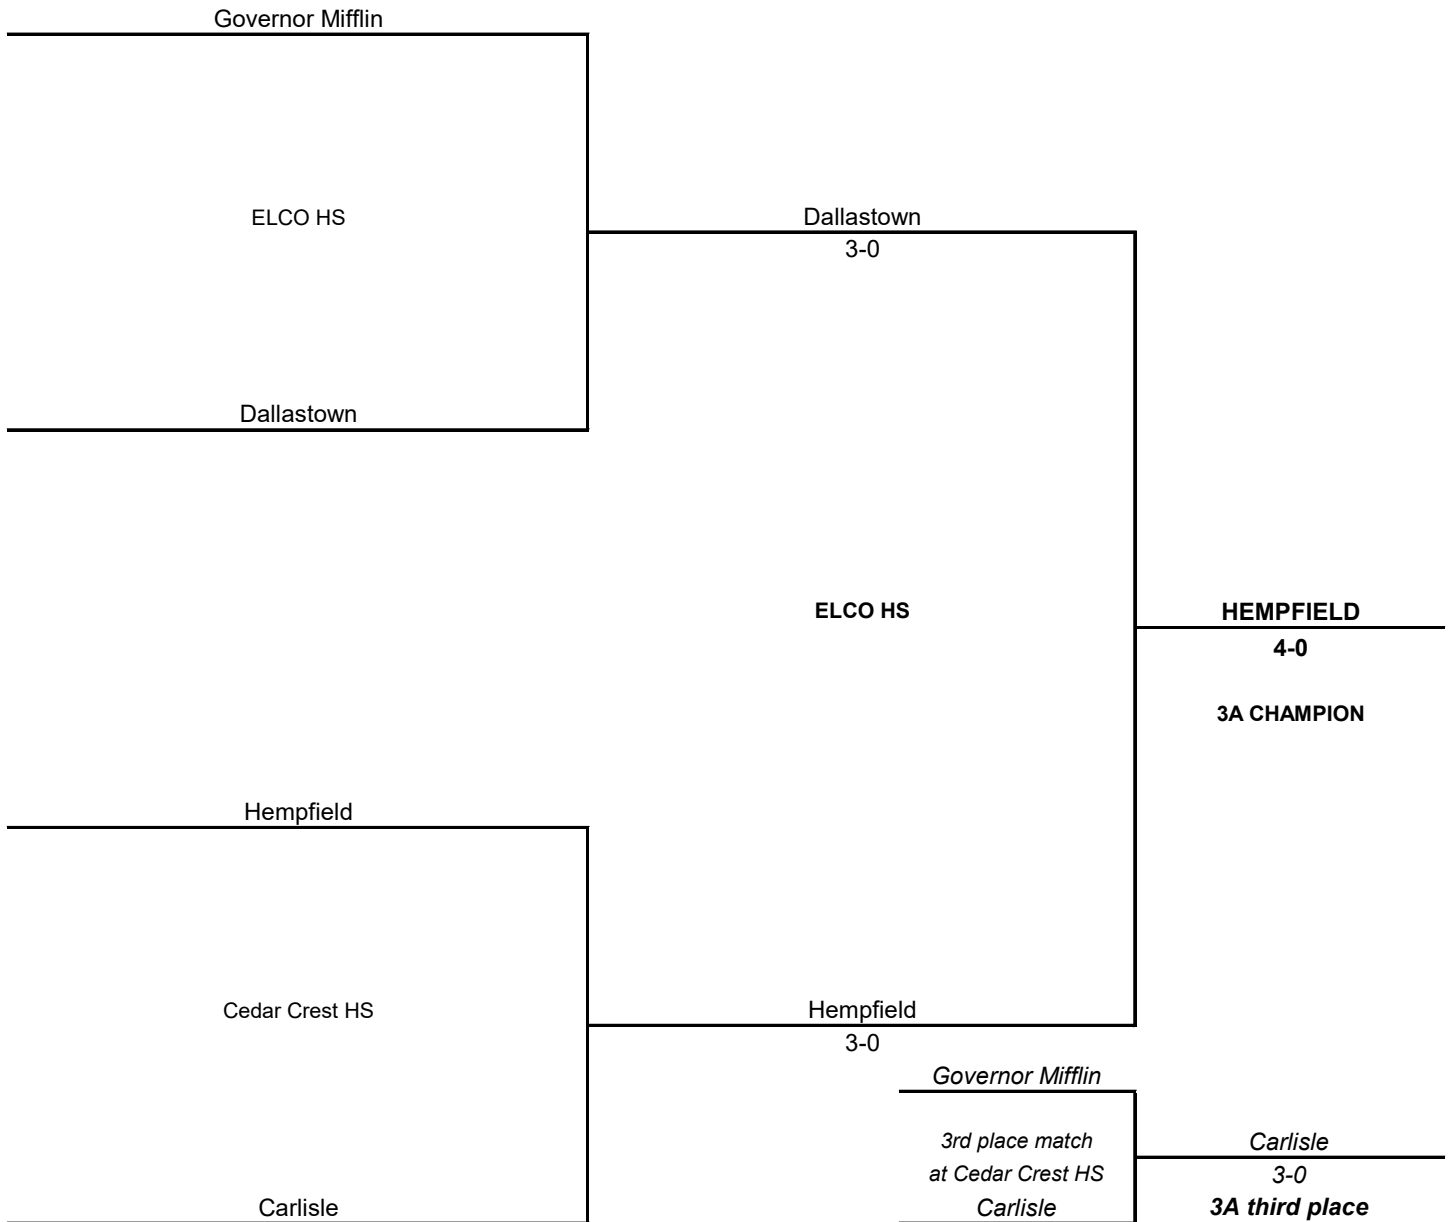

2007-2008 PIAA DISTRICT III GIRLS TEAM TENNIS CHAMPIONSHIP CLASS 3A

SEMIFINALS
Oct. 12

CHAMPIONSHIP / THIRD
Oct. 12

COMPLETE MATCH RESULTS ON ENSUING PAGE

SEMIFINAL RESULTS

Dallastown 3, Governor Mifflin 0