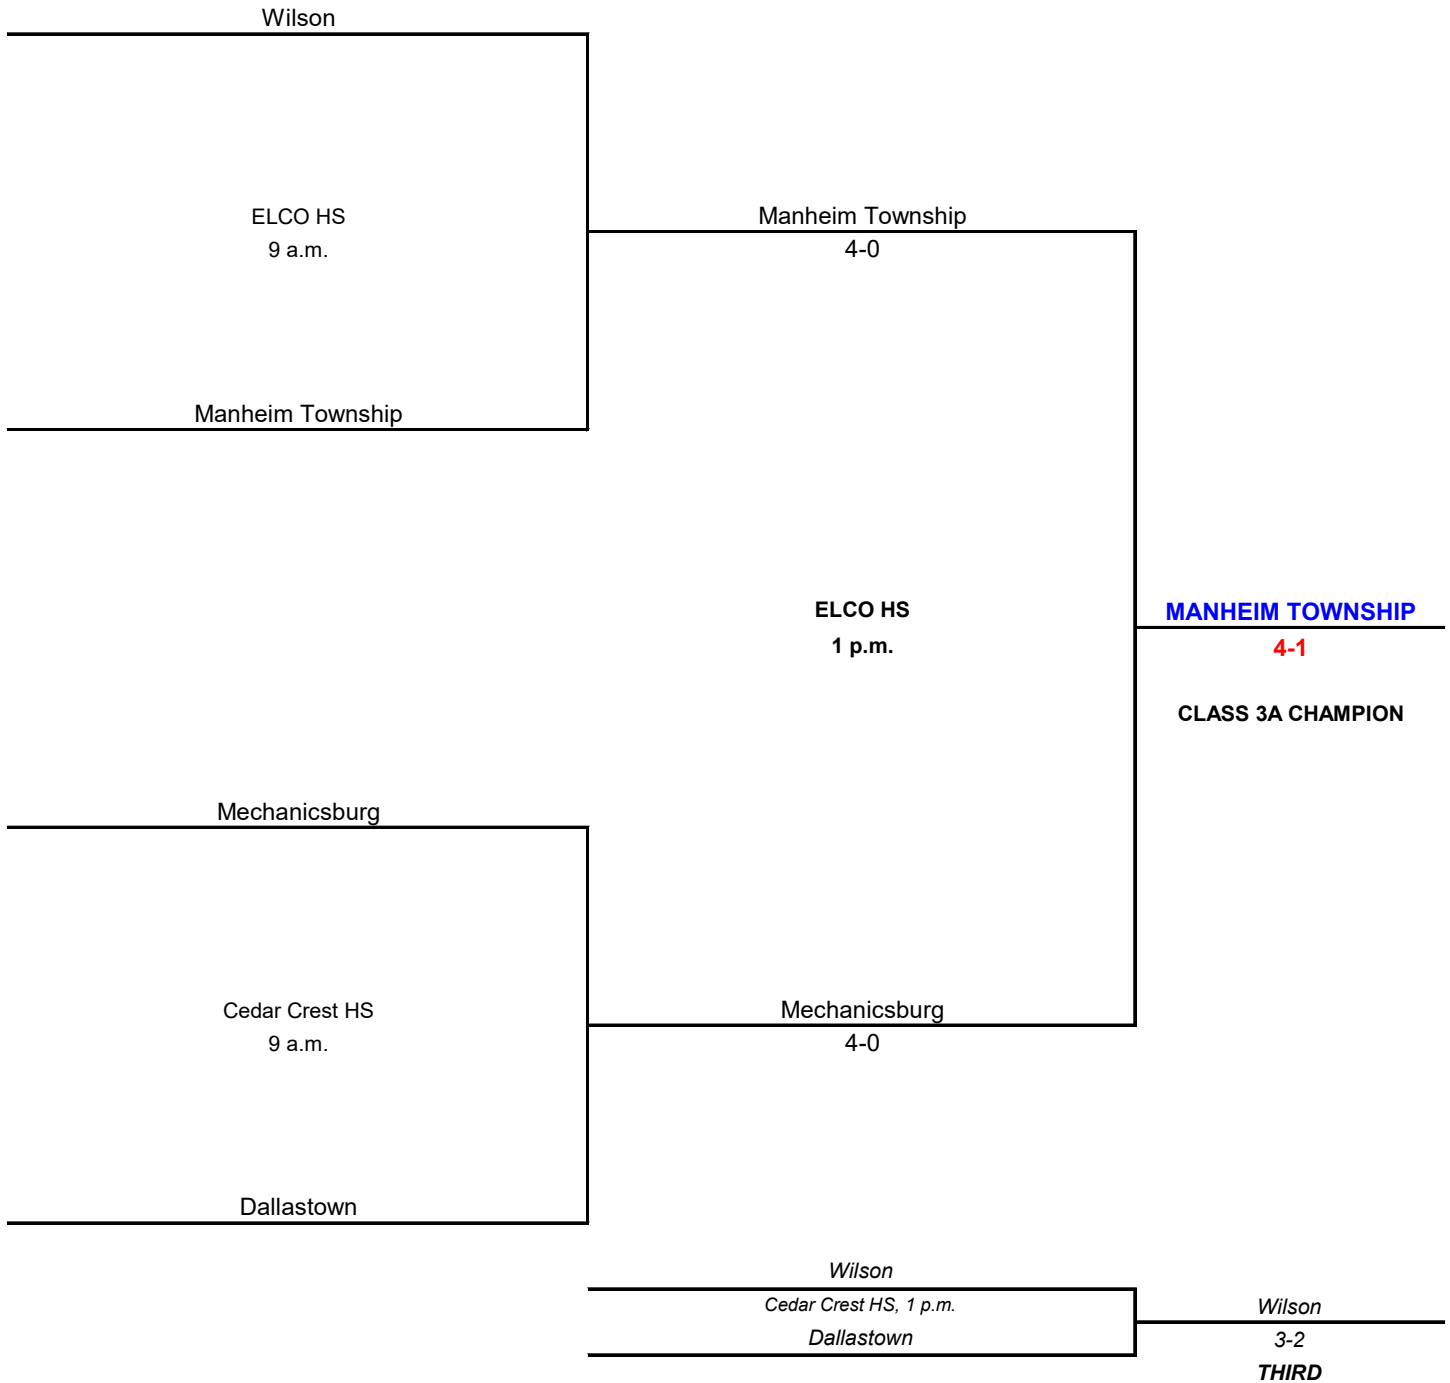

2008-2009 PIAA DISTRICT III GIRLS TENNIS TEAM CHAMPIONSHIP CLASS 3A

SEMIFINALS

*Friday, Oct. 10, 2008
At ELCO and Cedar Crest high schools*

CHAMPIONSHIP / THIRD

*Friday, Oct. 10, 2008
At ELCO and Cedar Crest high schools*