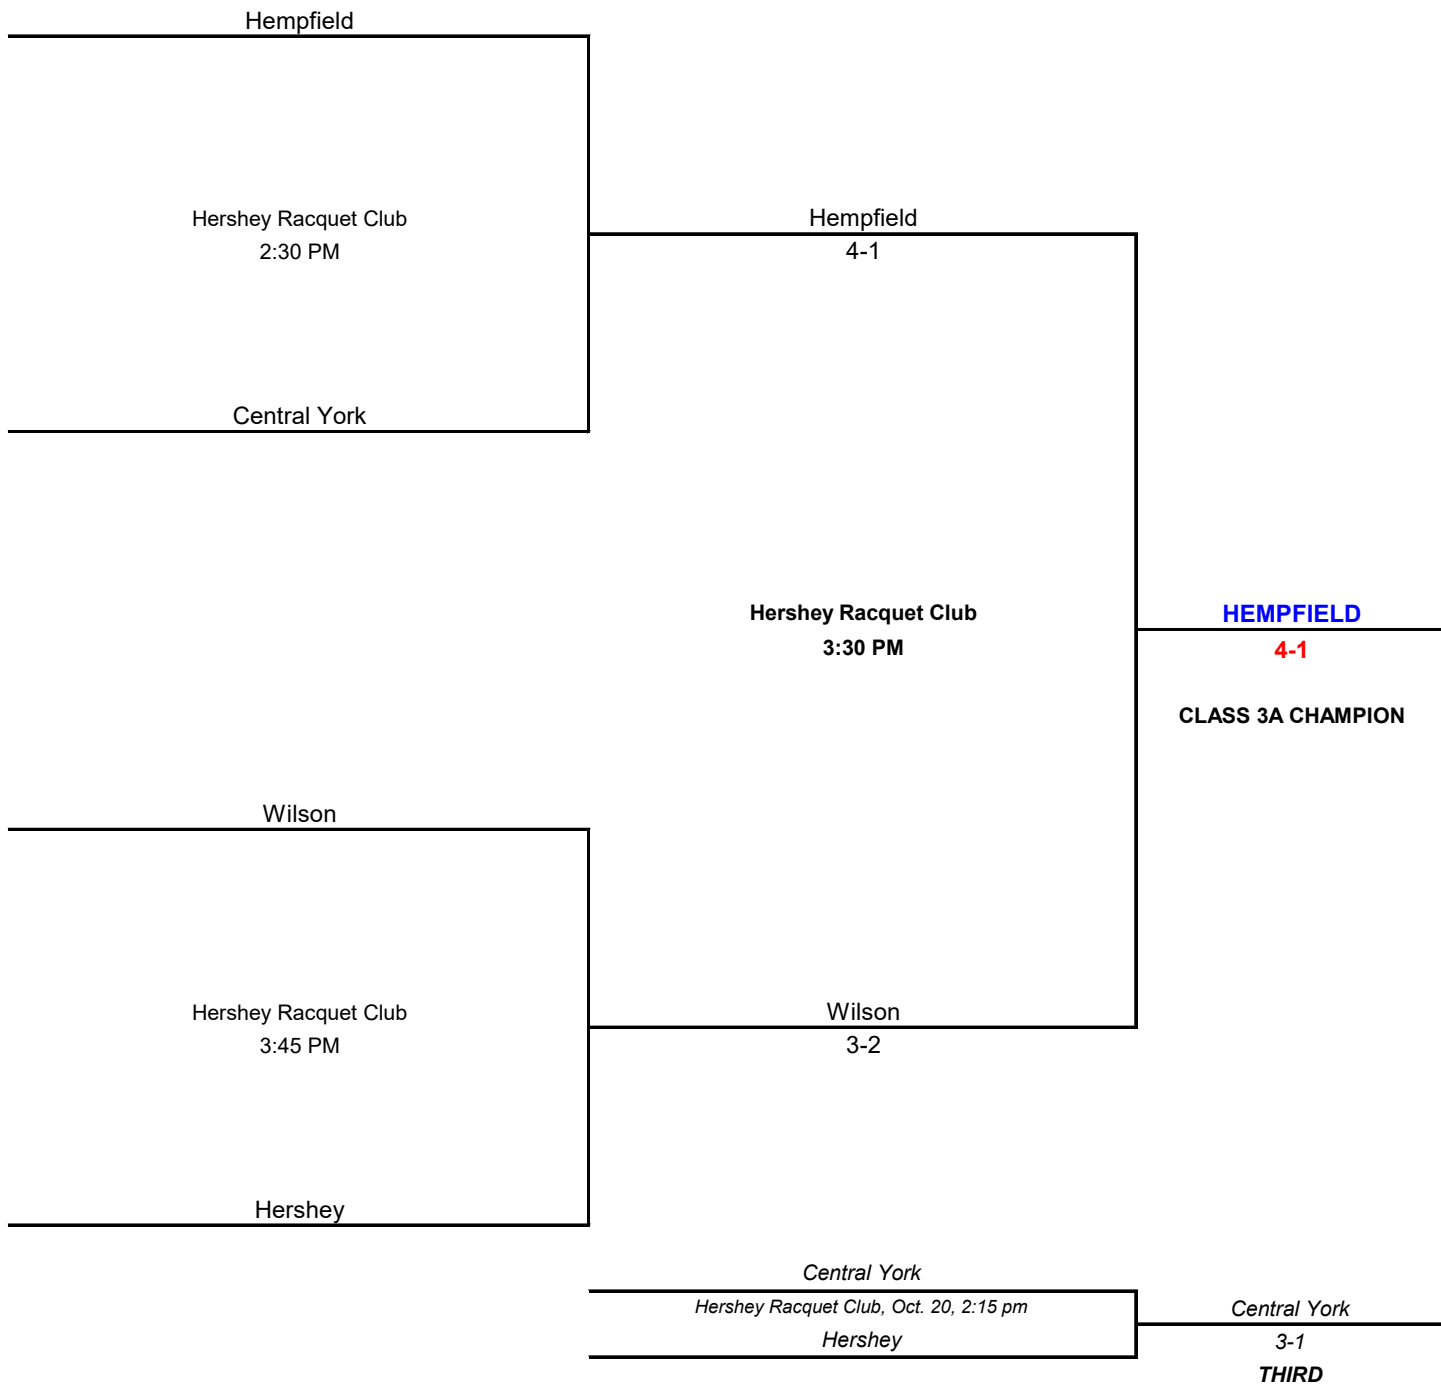

2009-2010 PIAA DISTRICT III GIRLS TENNIS TEAM CHAMPIONSHIP CLASS 3A

SEMIFINALS

*Friday, Oct. 16, 2009
Hershey Racquet Club*

CHAMPIONSHIP / THIRD

*Tuesday, Oct. 20, 2009
Hershey Racquet Club*

COMPLETE MATCH RESULTS ON NEXT PAGE