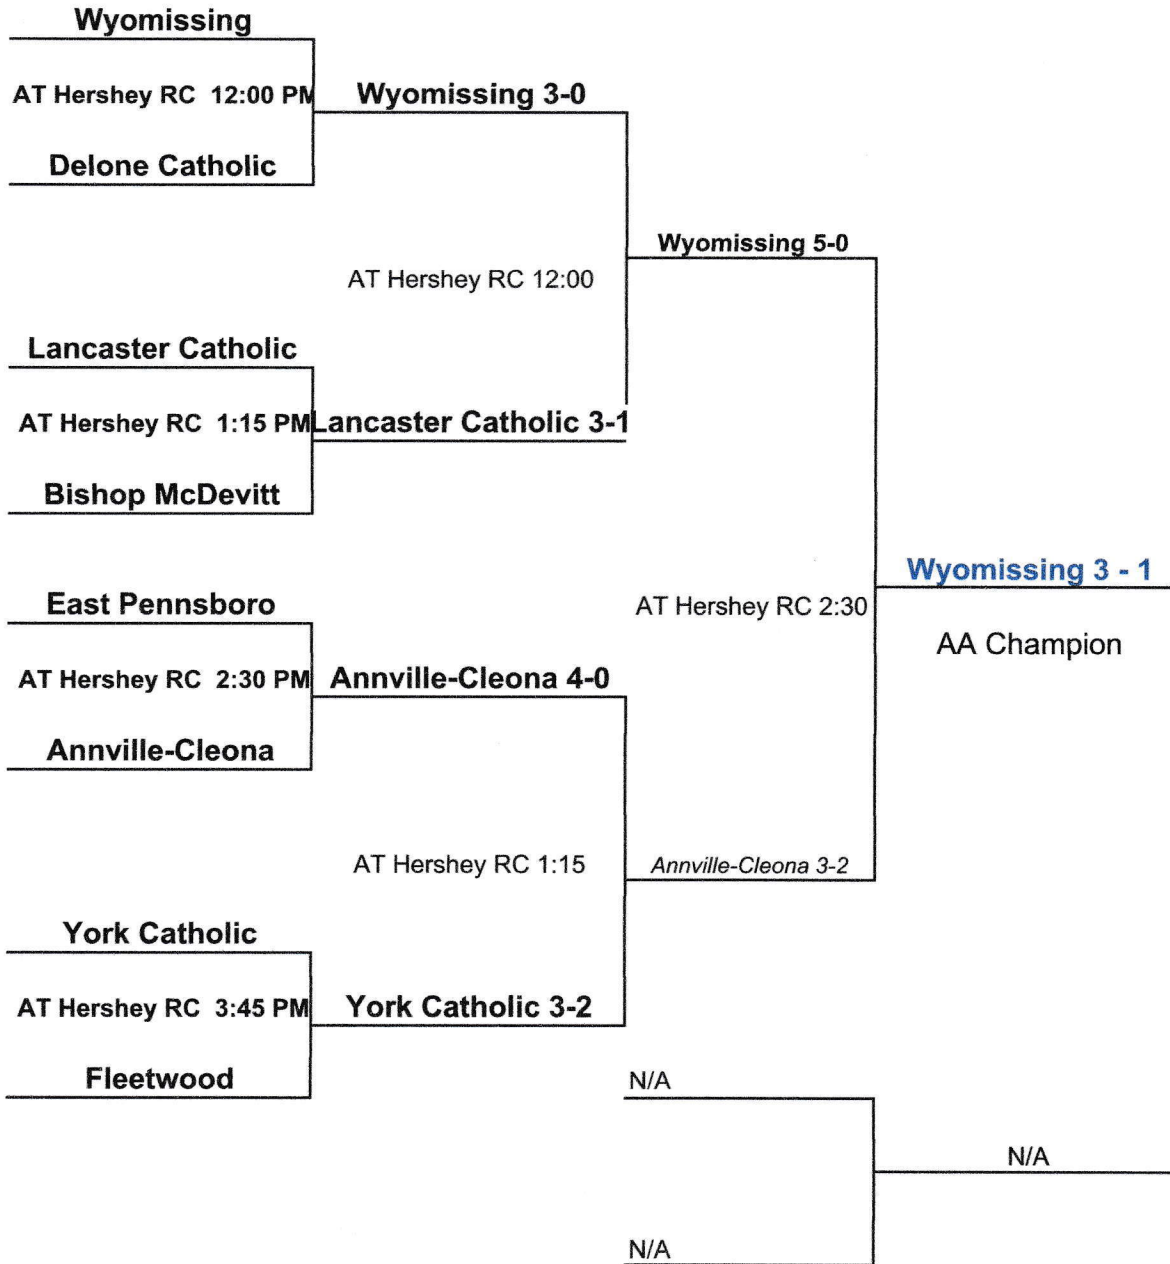

PIAA District III 2010 Girls AA Tennis Team Championships

Thurs. 10/14/10

Tues. 10/19/10

Wed. 10/20/10

AA