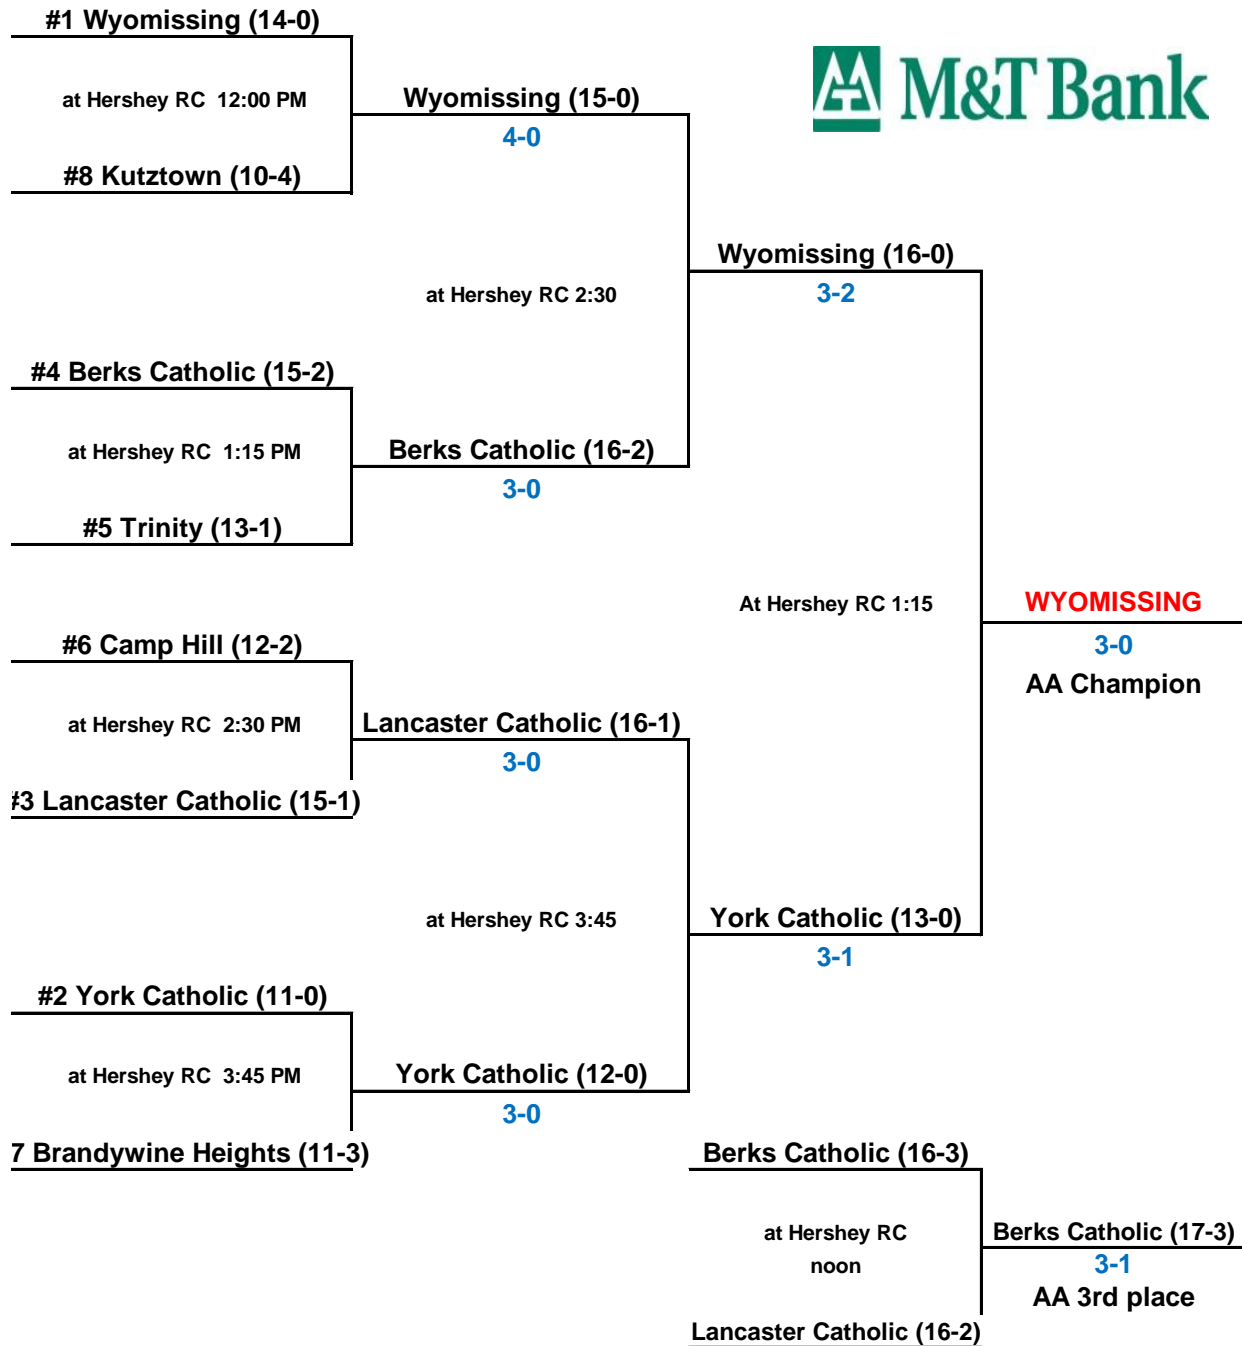

2012-2013 PIAA District III M&T Bank Girls AA Tennis Team Championships

Thurs. 10/11/12

Tues. 10/16/12

Wed. 10/17/12

CLASS AA