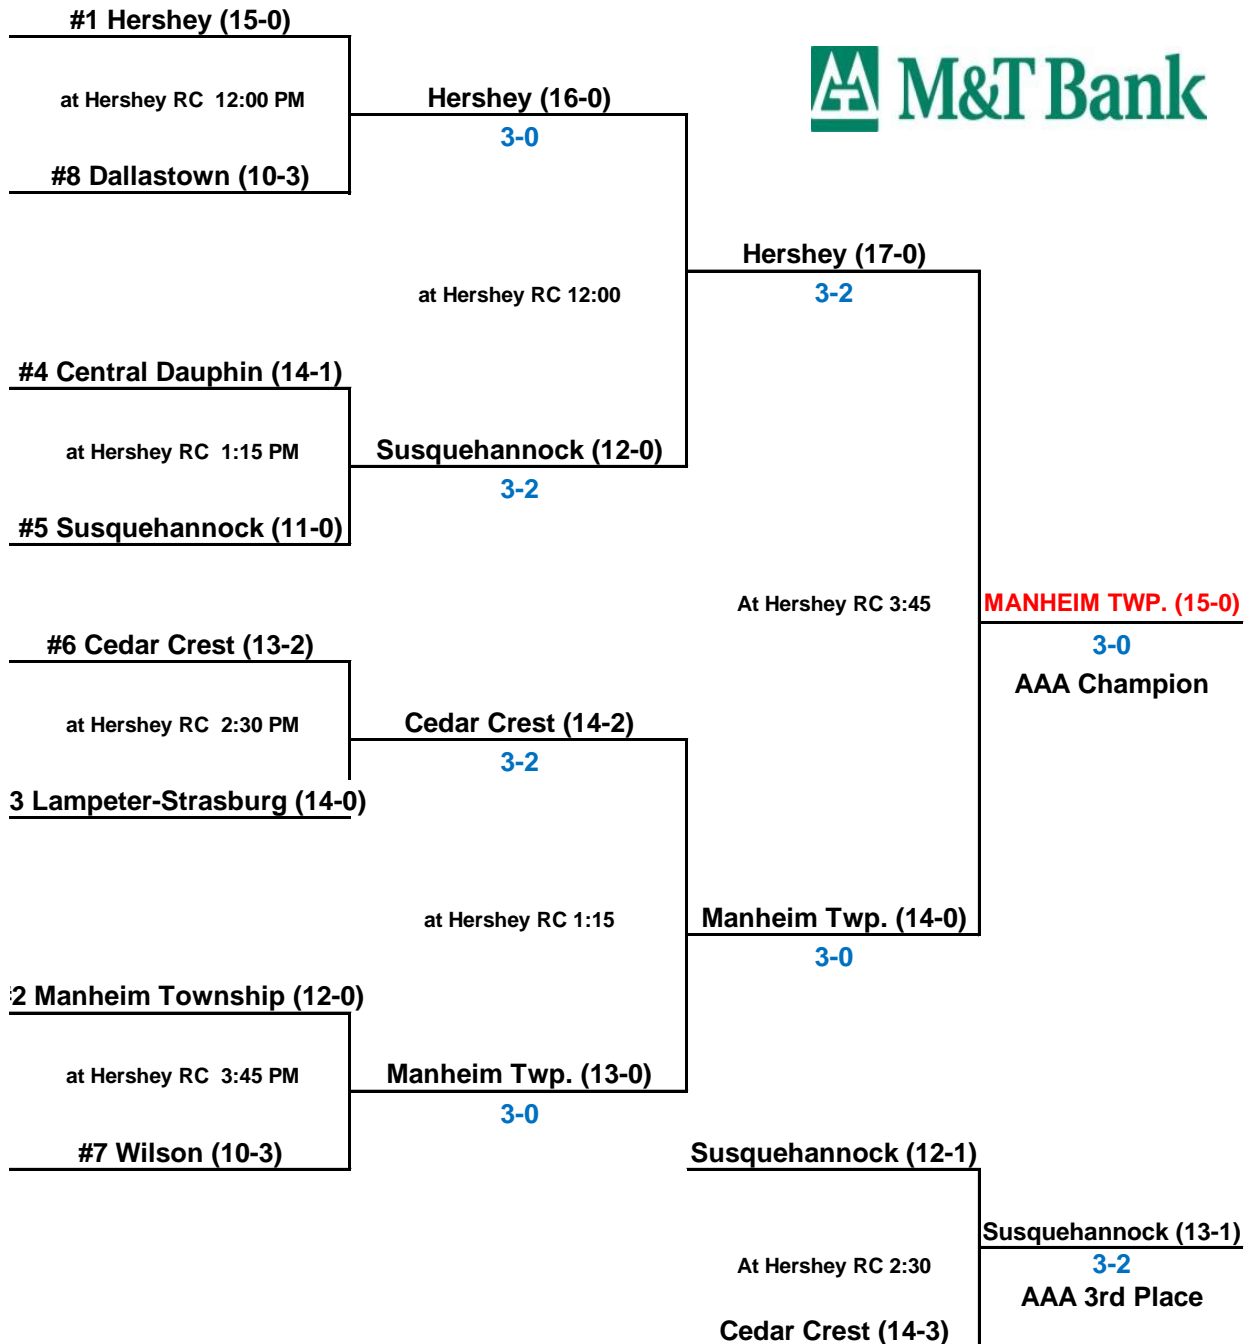

2012-2013 PIAA District III M&T Bank Girls AAA Tennis Team Championships

Fri. 10/12/12

Tues. 10/16/12

Wed. 10/17/12

CLASS AAA

PIAA DISTRICT 3 CHAMPIONSHIPS

2012-2013 PIAA DISTRICT 3 GIRLS AAA TEAM TENNIS CHAMPIONSHIPS MATCH RESULTS