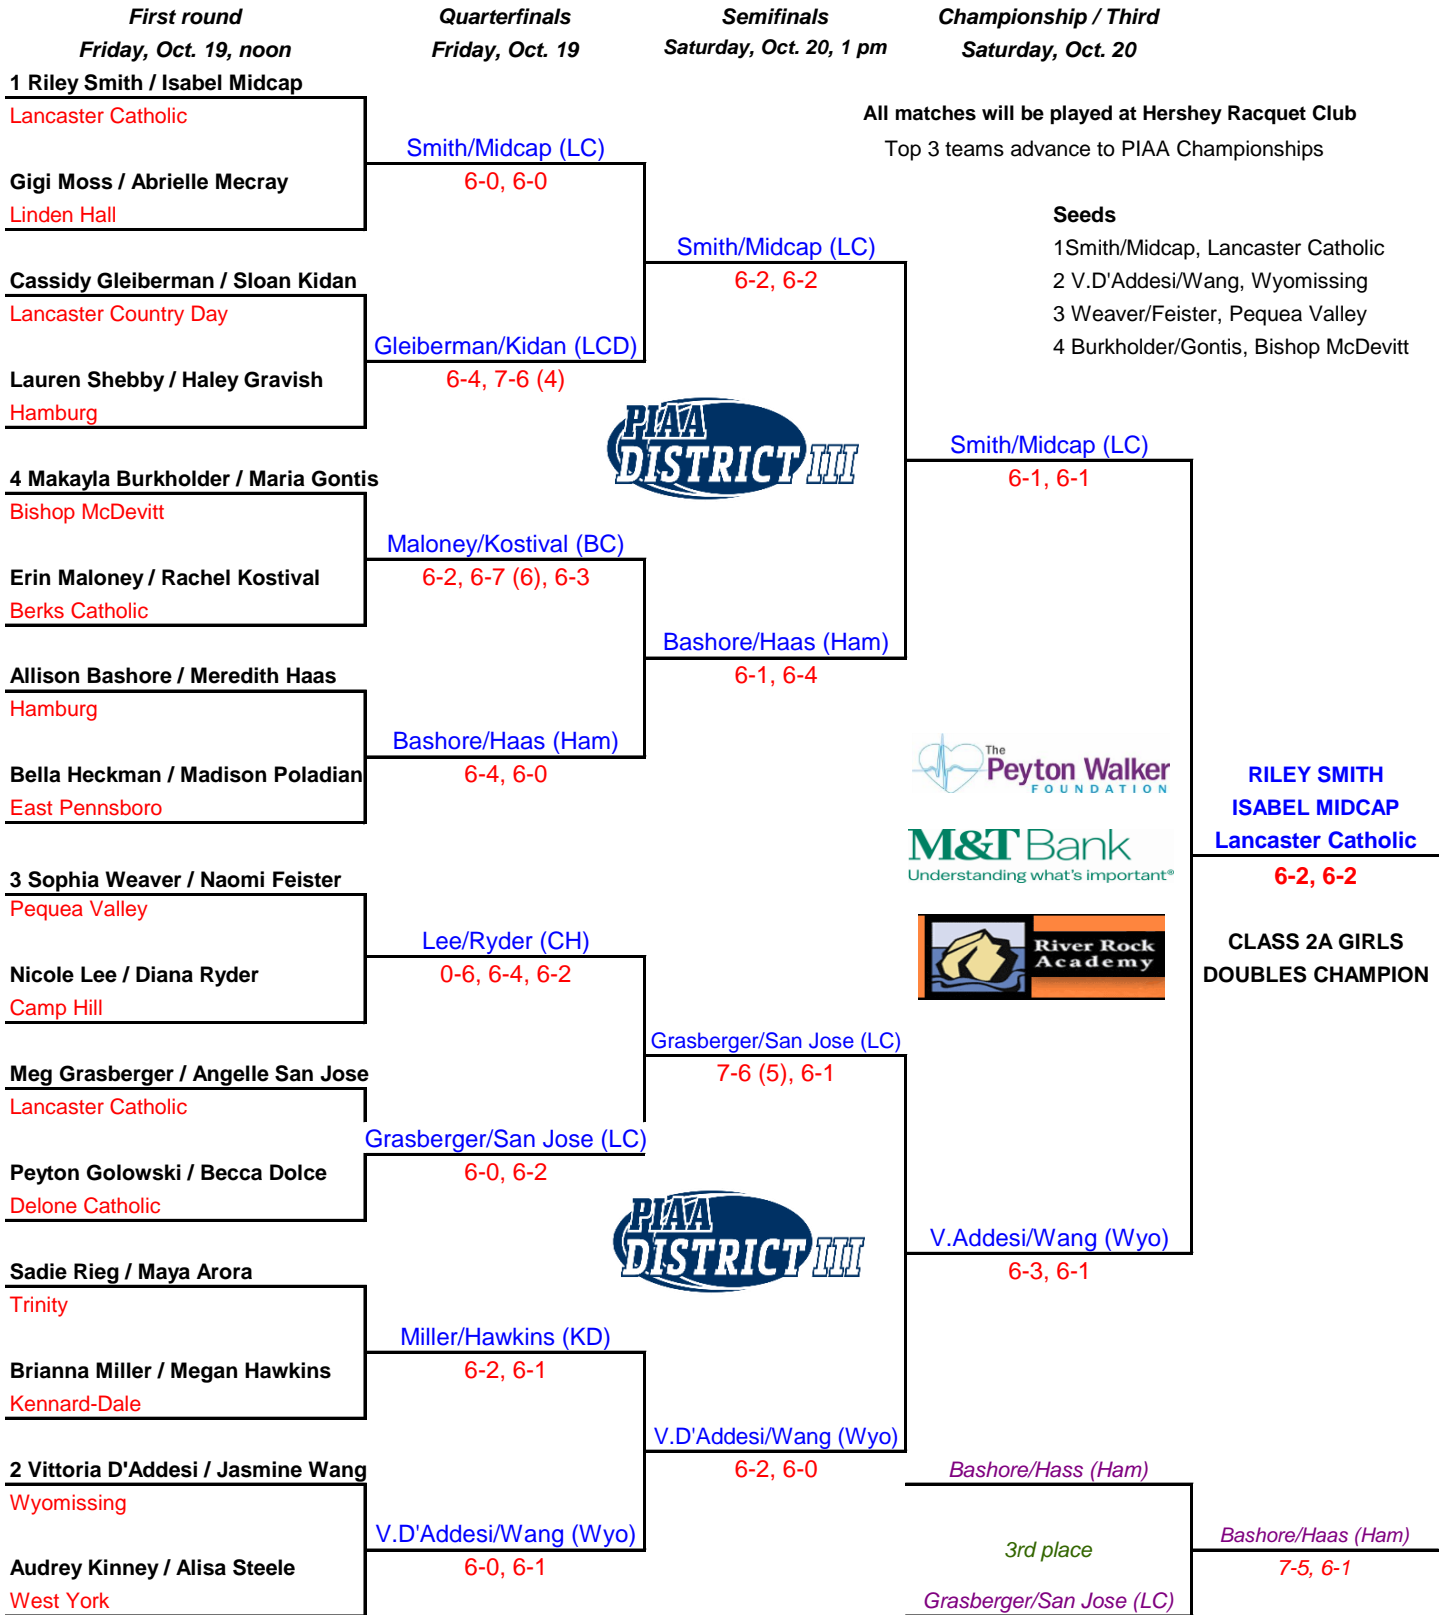

2018-2019 DISTRICT III M&T BANK TENNIS CHAMPIONSHIP

CLASS 2A GIRLS DOUBLES

1st alternate: MacKenzie Reese / Bella D'Addesi, Wyomissing
2nd alternate: Kendall Kubis / Isabella Gerace, Lancaster Country Day