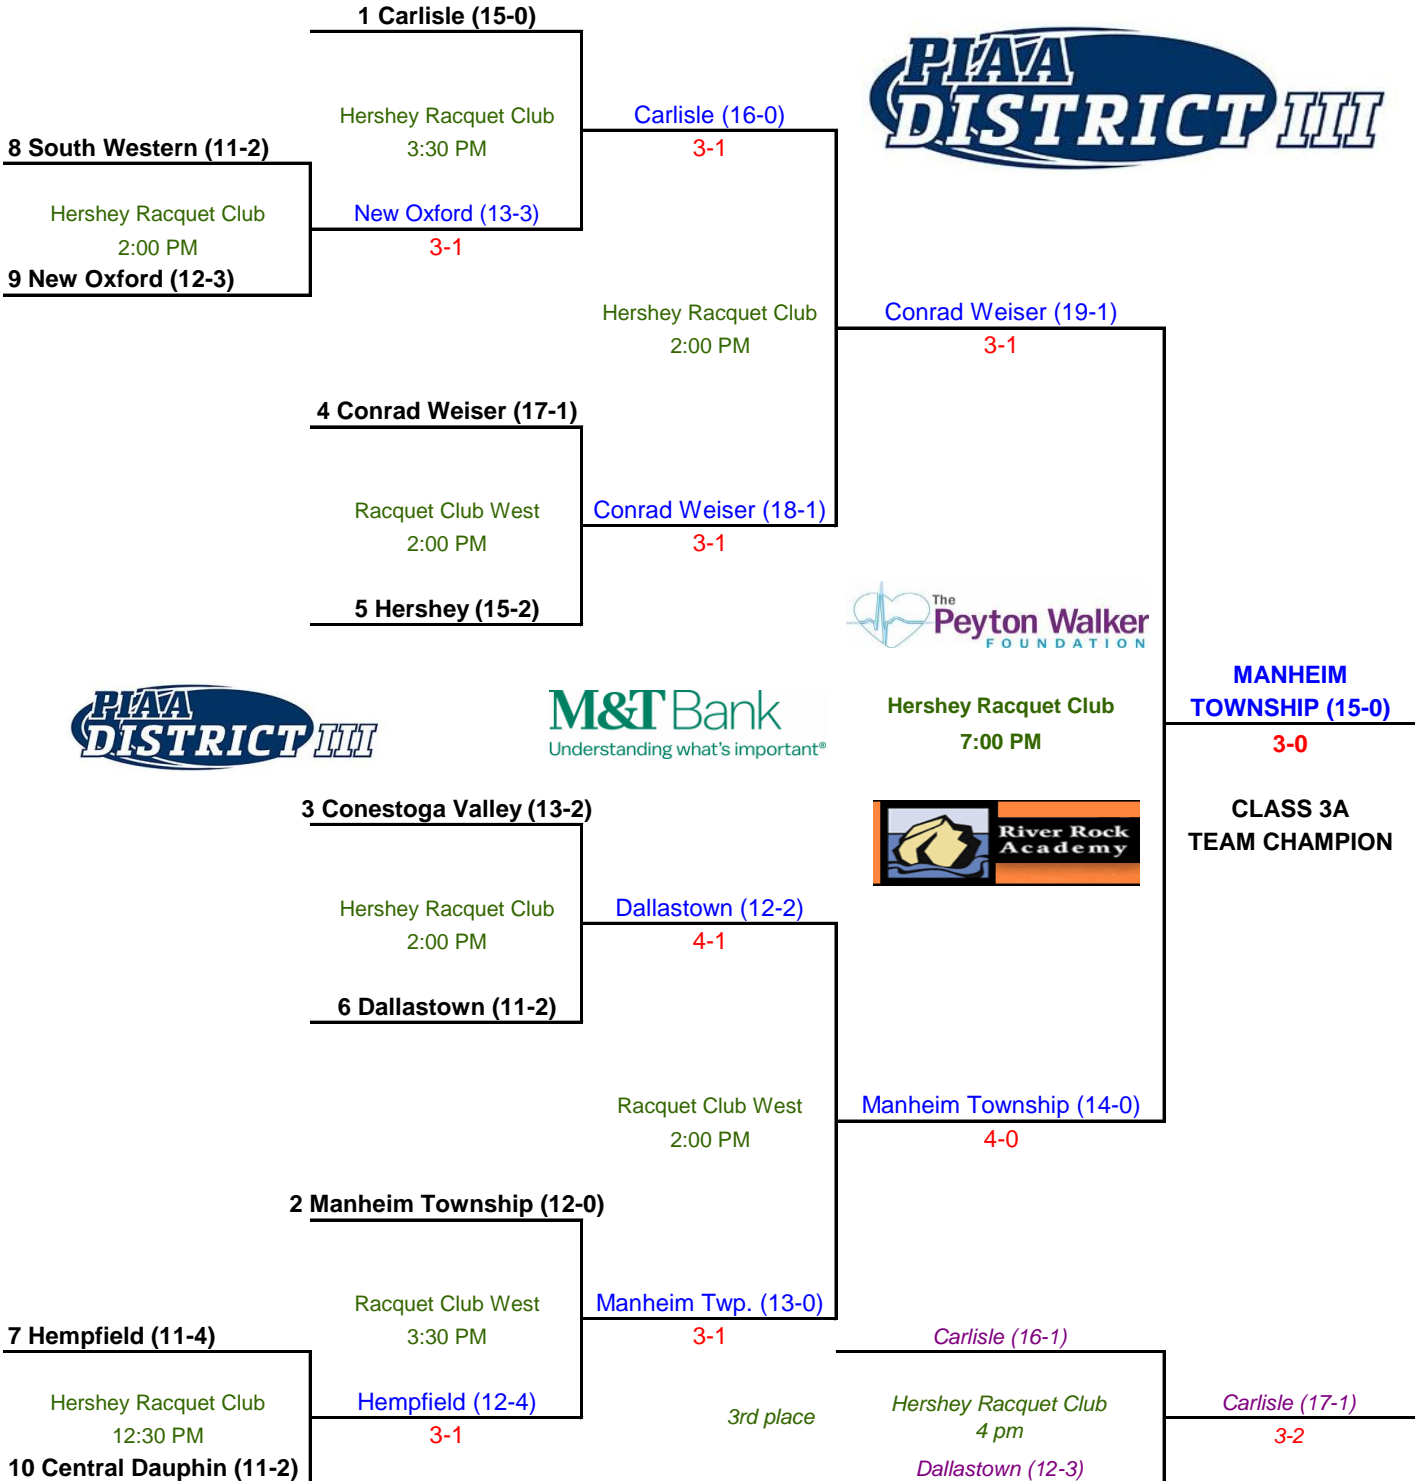

2018-2019 PIAA DISTRICT III M&T BANK TEAM TENNIS CHAMPIONSHIP CLASS 3A GIRLS

First round
Thursday, October 11
Match sites and times
on the bracket

Quarterfinals
Monday, October 15
Match sites and times
on the bracket

Semifinals
Tuesday, October 16
Match sites and times
on the bracket

Championship / Third
Thursday, Oct. 18
At Hershey Racquet Club
3rd place 4, championship 7

Top 3 teams qualify for PIAA Championships

COMPLETE INDIVIDUAL MATCH RESULTS ON ENSUING PAGES