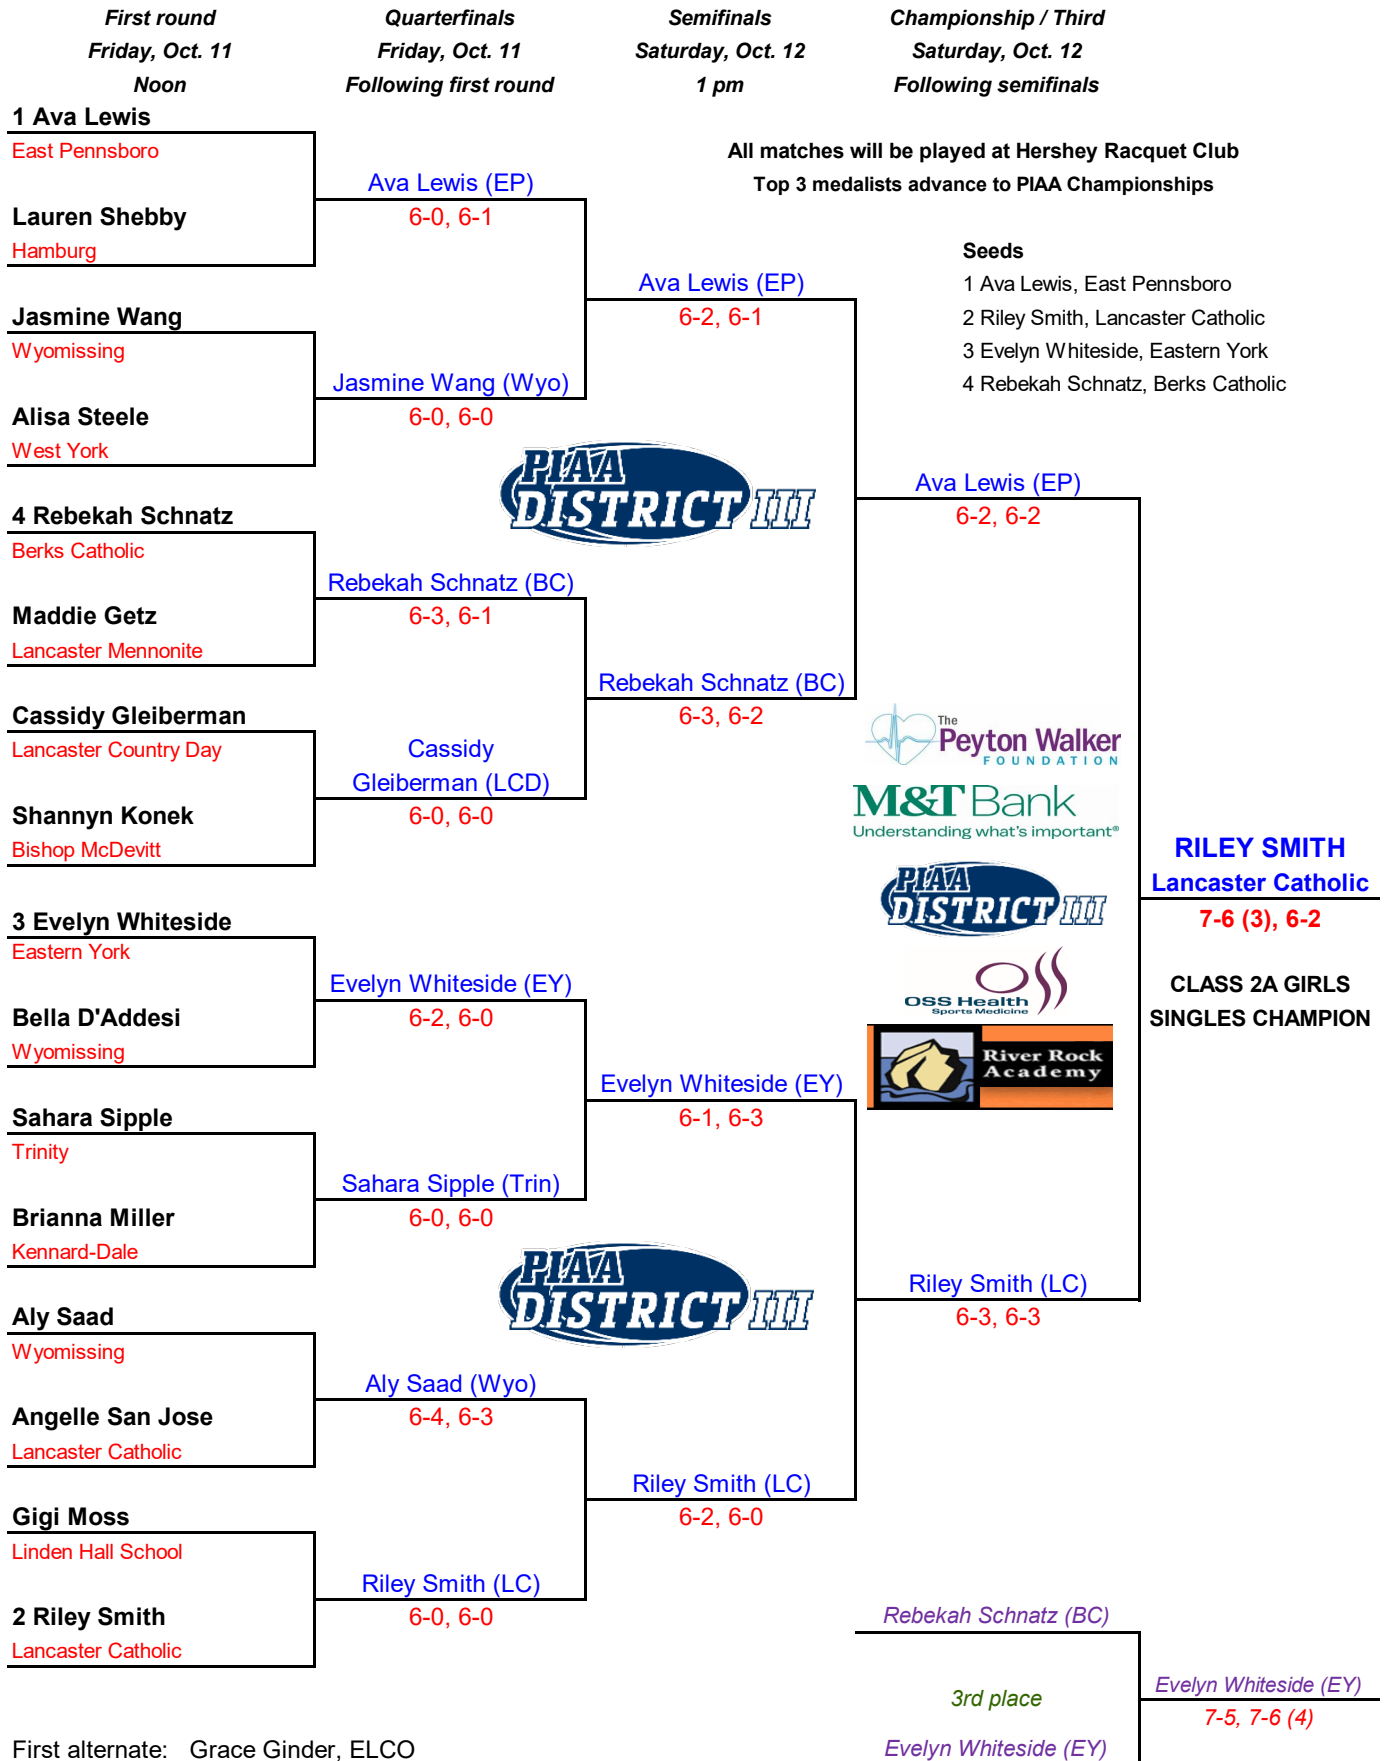

# 2019-2020 DISTRICT III M&T BANK TENNIS CHAMPIONSHIPS

## CLASS 2A GIRLS SINGLES

First alternate: Grace Ginder, ELCO  
 Second alternate: Adalie Clemmer, Pequea Valley