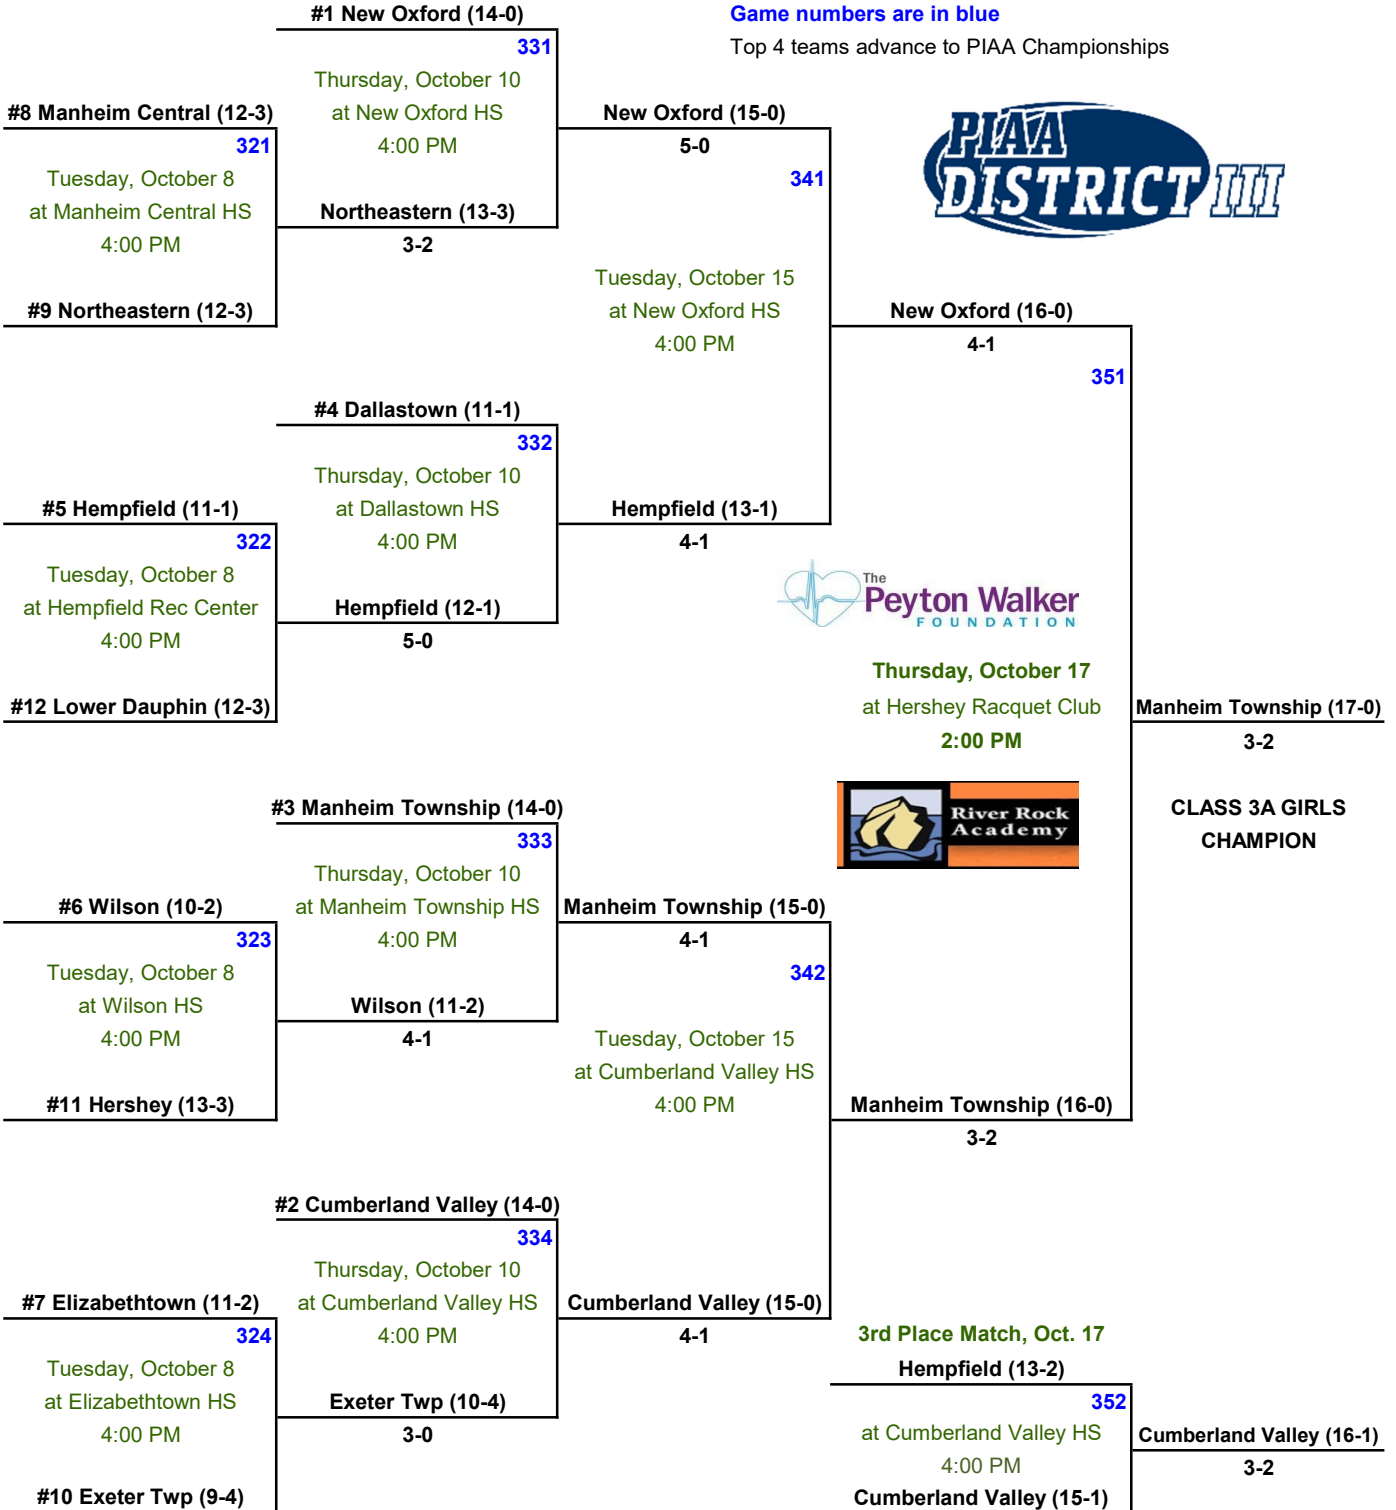

2024 PIAA DISTRICT III TENNIS CHAMPIONSHIP CLASS 3A GIRLS

First Round
Tuesday, October 8

Quarterfinals
Thursday, October 10

Semifinals
Tuesday, October 15

Championship
Thursday, October 17

Game numbers are in blue

Top 4 teams advance to PIAA Championships